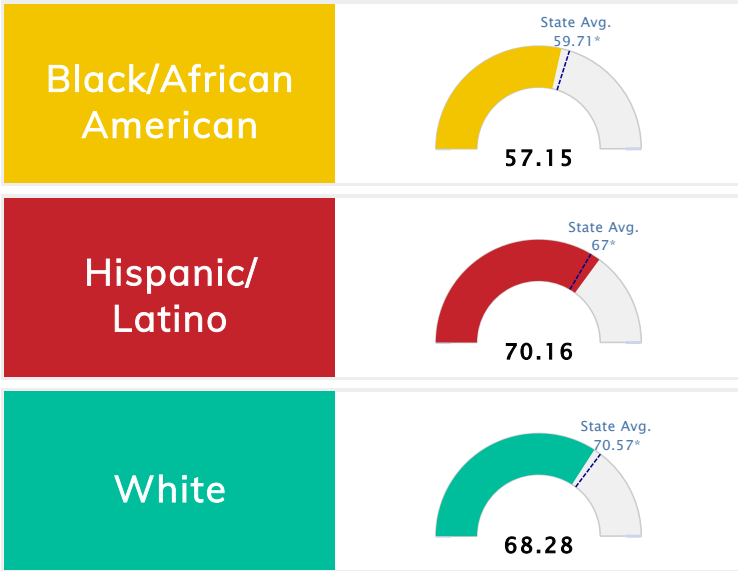

ELA % Tested	Math % Tested		ELA % Tested	Math % Tested
All Students	100.00%	100.00%			
Black / African American	100.00%	100.00%	English Learners	100.00%	100.00%
Hispanic / Latino	100.00%	100.00%	Economically Disadvantaged	100.00%	100.00%
White	100.00%	100.00%	Students with Disabilities	100.00%	100.00%

Prepared by the Arkansas Department of Education: Division of Elementary and Secondary Education