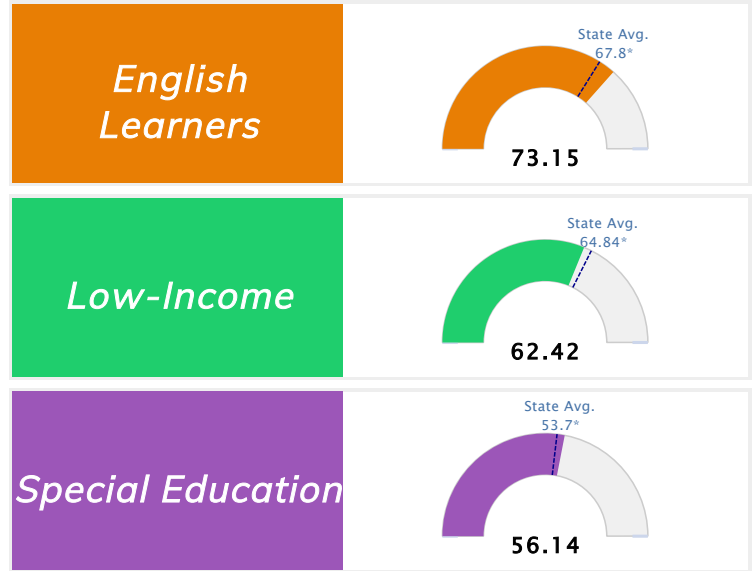

ELA % Tested	Math % Tested		ELA % Tested	Math % Tested
All Students	100.00%	100.00%			
Black / African American	100.00%	100.00%	English Learners	100.00%	100.00%
Hispanic / Latino	100.00%	100.00%	Economically Disadvantaged	100.00%	100.00%
White	100.00%	100.00%	Students with Disabilities	100.00%	100.00%

Prepared by the Arkansas Department of Education: Division of Elementary and Secondary Education