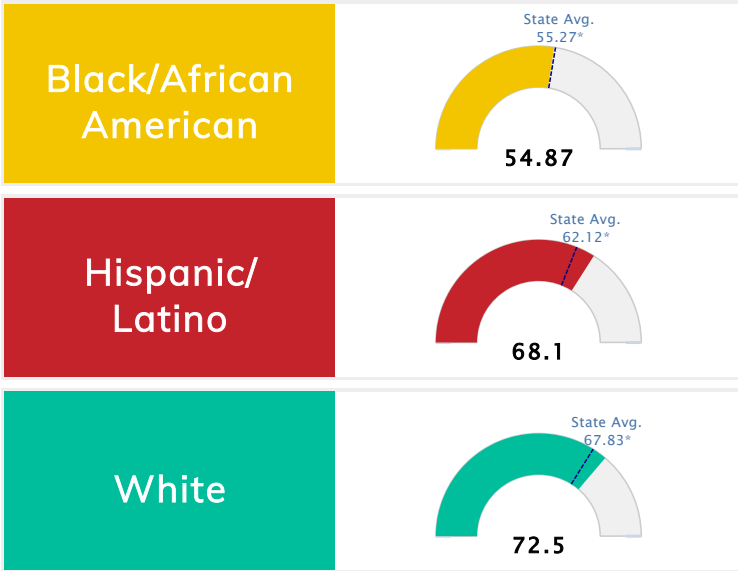

ELA % Tested	Math % Tested		ELA % Tested	Math % Tested
All Students	98.50%	99.04%			
Black / African American	95.70%	97.85%	English Learners	100.00%	100.00%
Hispanic / Latino	98.00%	99.00%	Economically Disadvantaged	97.59%	97.86%
White	99.11%	99.26%	Students with Disabilities	97.06%	99.02%

Prepared by the Arkansas Department of Education: Division of Elementary and Secondary Education