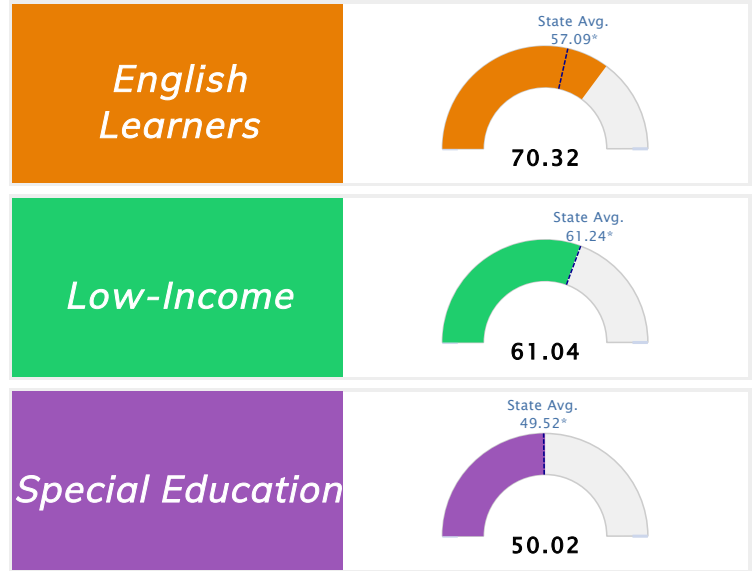

Student Information			
<b>Grades</b>	<b>8 - 9</b>	<b>Total Enrollment</b>	<b>943</b>
Black	9.86%	<i>English Learners</i>	3.08%
Hispanic	9.86%	<i>Economically Disadvantaged</i>	39.24%
White	72.75%	<i>Students with Disabilities</i>	10.71%

## Public School Rating Score (State Accountability: A-F Letter Grade)

<b>State Accountability</b>	<b>69.82</b>	<b>Public School Rating</b>	<b>B</b> **	<b>Rating Scale</b>	A = 73.22 and Above B = 67.96 - 73.21 C = 61.10 - 67.95 D = 52.95 - 61.09 F = 0.00 - 52.94
-----------------------------	--------------	-----------------------------	-------------	---------------------	--

\* Alternative Education (AE) program students included in attendance zone for school rating

\*\* Results reflect the impact on student learning due to the COVID pandemic. Please use caution when comparing the results and making decisions.

## School Performance • ESSA School Index Score 2023

\*State Average of ESSA School Index Scores for Grade Span.

	ELA % Tested	Math % Tested		ELA % Tested	Math % Tested
All Students	98.50%	99.04%			
Black / African American	95.70%	97.85%	English Learners	100.00%	100.00%
Hispanic / Latino	98.00%	99.00%	Economically Disadvantaged	97.59%	97.86%
White	99.11%	99.26%	Students with Disabilities	97.06%	99.02%