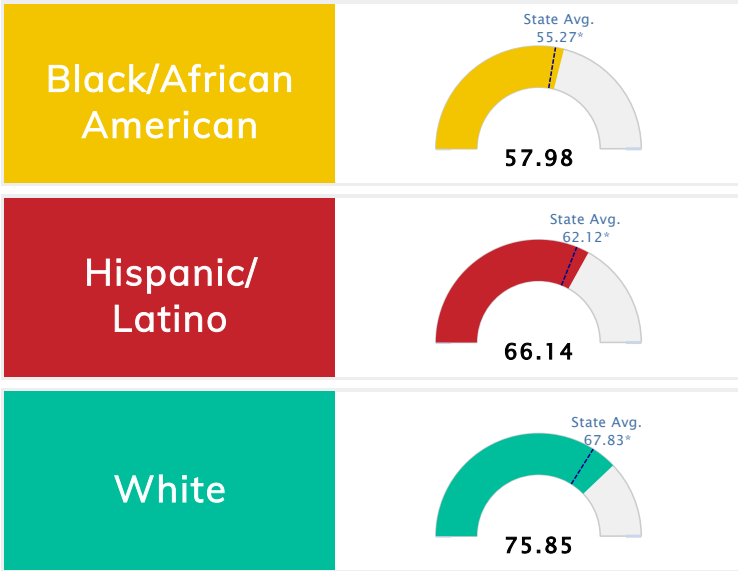

ELA % Tested	Math % Tested		ELA % Tested	Math % Tested
All Students	98.99%	99.60%			
Black / African American	100.00%	100.00%	English Learners	100.00%	100.00%
Hispanic / Latino	100.00%	100.00%	Economically Disadvantaged	99.44%	99.44%
White	98.62%	99.45%	Students with Disabilities	97.73%	97.73%

Prepared by the Arkansas Department of Education: Division of Elementary and Secondary Education