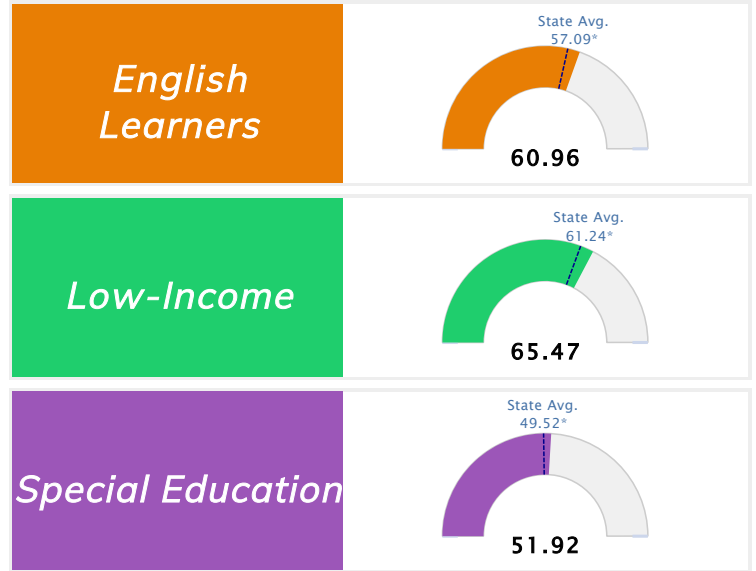

ELA % Tested	Math % Tested		ELA % Tested	Math % Tested
All Students	98.99%	99.60%			
Black / African American	100.00%	100.00%	English Learners	100.00%	100.00%
Hispanic / Latino	100.00%	100.00%	Economically Disadvantaged	99.44%	99.44%
White	98.62%	99.45%	Students with Disabilities	97.73%	97.73%

Prepared by the Arkansas Department of Education: Division of Elementary and Secondary Education