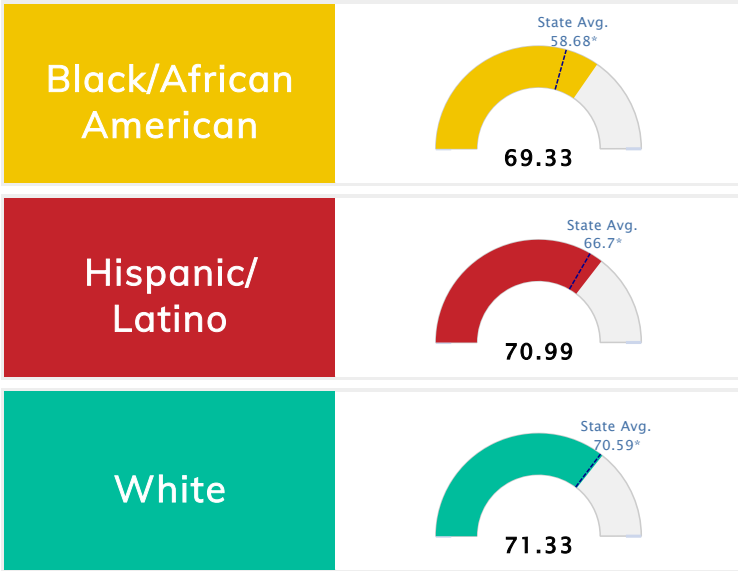

ELA % Tested	Math % Tested		ELA % Tested	Math % Tested
All Students	99.67%	99.67%			
Black / African American	98.46%	98.46%	English Learners	100.00%	100.00%
Hispanic / Latino	100.00%	100.00%	Economically Disadvantaged	99.51%	99.51%
White	100.00%	100.00%	Students with Disabilities	100.00%	100.00%

Prepared by the Arkansas Department of Education: Division of Elementary and Secondary Education