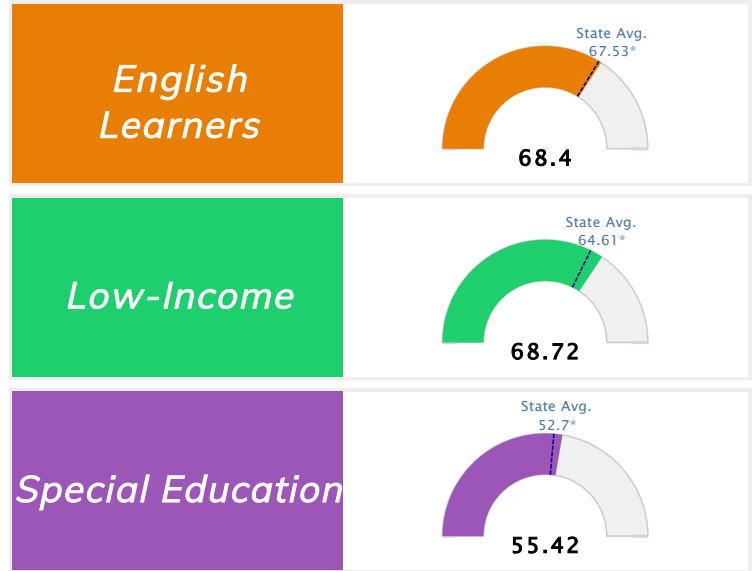

ELA % Tested	Math % Tested		ELA % Tested	Math % Tested
All Students	99.67%	99.67%			
Black / African American	98.46%	98.46%	English Learners	100.00%	100.00%
Hispanic / Latino	100.00%	100.00%	Economically Disadvantaged	99.51%	99.51%
White	100.00%	100.00%	Students with Disabilities	100.00%	100.00%

Prepared by the Arkansas Department of Education: Division of Elementary and Secondary Education