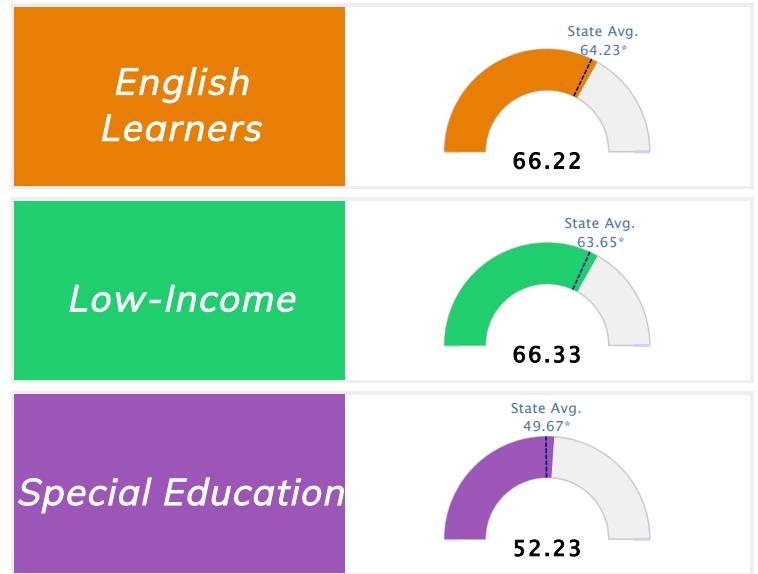

ELA % Tested	Math % Tested		ELA % Tested	Math % Tested
All Students	99.77%	99.77%			
Black / African American	100.00%	100.00%	English Learners	100.00%	100.00%
Hispanic / Latino	100.00%	100.00%	Economically Disadvantaged	99.56%	99.56%
White	99.56%	99.56%	Students with Disabilities	99.33%	99.33%

Prepared by the Arkansas Department of Education: Division of Elementary and Secondary Education