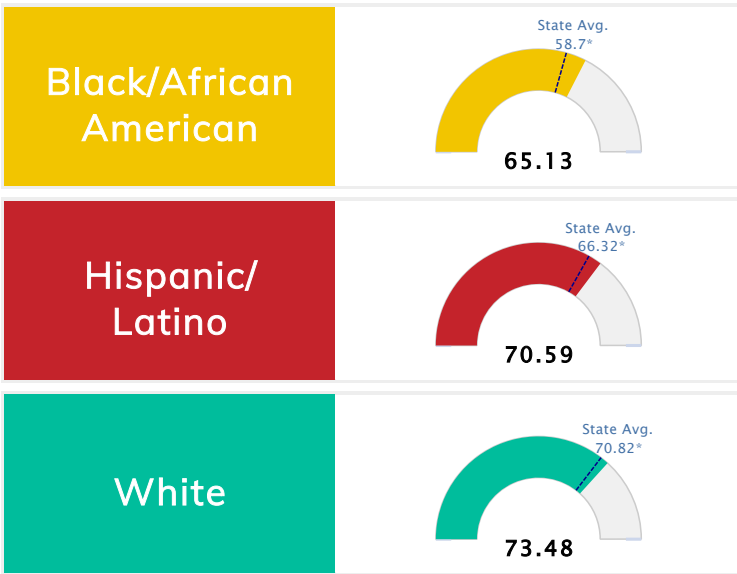

ELA % Tested	Math % Tested		ELA % Tested	Math % Tested
All Students	99.77%	99.77%			
Black / African American	100.00%	100.00%	English Learners	100.00%	100.00%
Hispanic / Latino	100.00%	100.00%	Economically Disadvantaged	99.56%	99.56%
White	99.56%	99.56%	Students with Disabilities	99.33%	99.33%

Prepared by the Arkansas Department of Education: Division of Elementary and Secondary Education