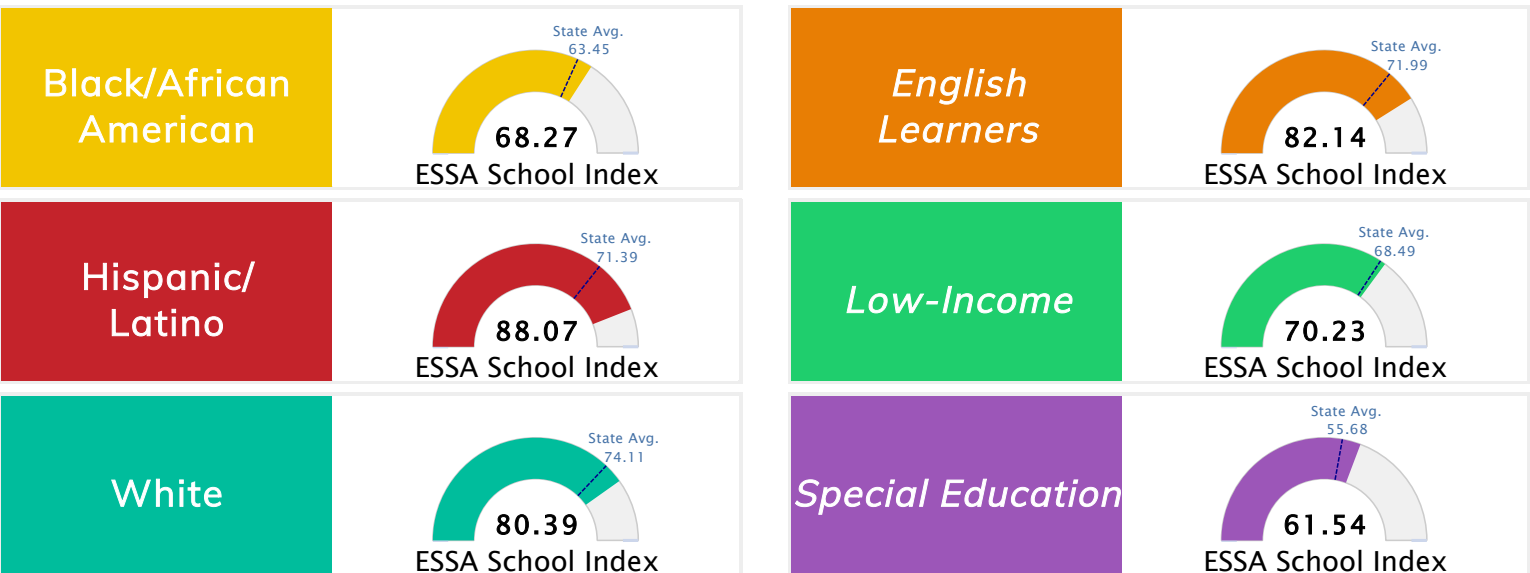

Note: Full color represents score

Prepared by the Arkansas Department of Education