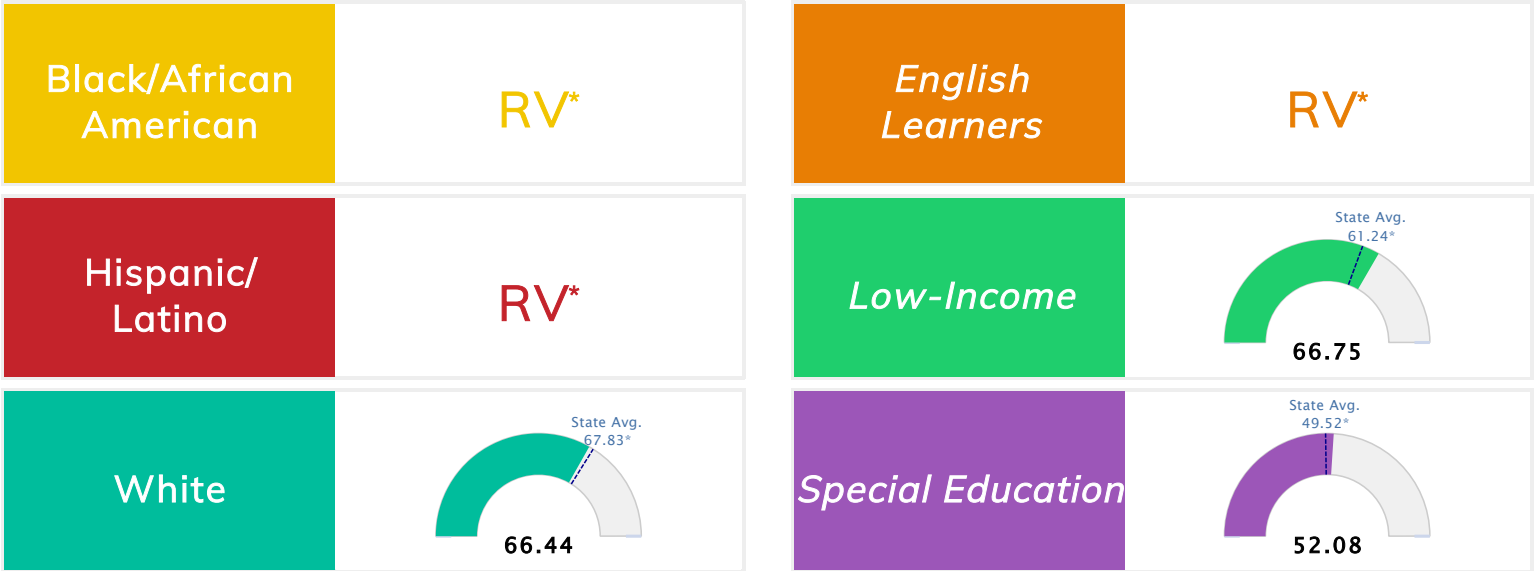

ELA % Tested	Math % Tested		ELA % Tested	Math % Tested

All Students	100.00%	100.00%			
Black / African American	RV***	RV***	English Learners	RV***	RV***
Hispanic / Latino	RV***	RV***	Economically Disadvantaged	100.00%	100.00%
White	100.00%	100.00%	Students with Disabilities	100.00%	100.00%

Prepared by the Arkansas Department of Education: Division of Elementary and Secondary Education