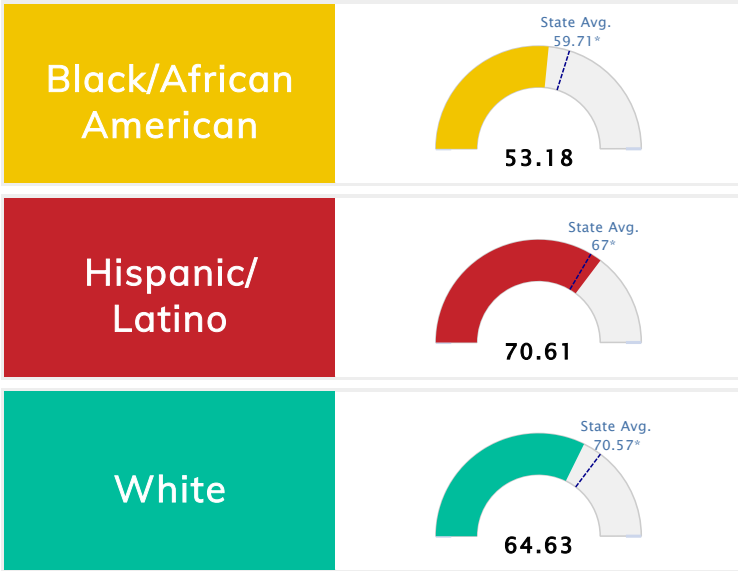

ELA % Tested	Math % Tested		ELA % Tested	Math % Tested
All Students	100.00%	100.00%			
Black / African American	100.00%	100.00%	English Learners	100.00%	100.00%
Hispanic / Latino	100.00%	100.00%	Economically Disadvantaged	100.00%	100.00%
White	100.00%	100.00%	Students with Disabilities	100.00%	100.00%

Prepared by the Arkansas Department of Education: Division of Elementary and Secondary Education