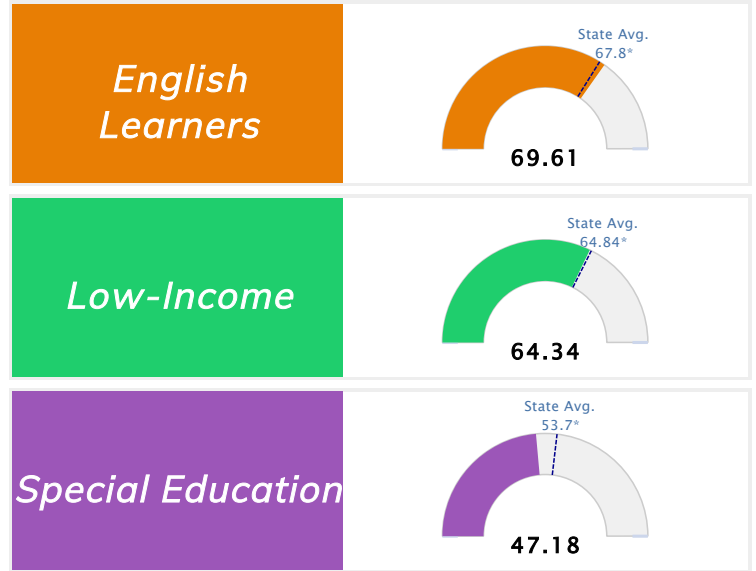

ELA % Tested	Math % Tested		ELA % Tested	Math % Tested
All Students	100.00%	100.00%			
Black / African American	100.00%	100.00%	English Learners	100.00%	100.00%
Hispanic / Latino	100.00%	100.00%	Economically Disadvantaged	100.00%	100.00%
White	100.00%	100.00%	Students with Disabilities	100.00%	100.00%

Prepared by the Arkansas Department of Education: Division of Elementary and Secondary Education