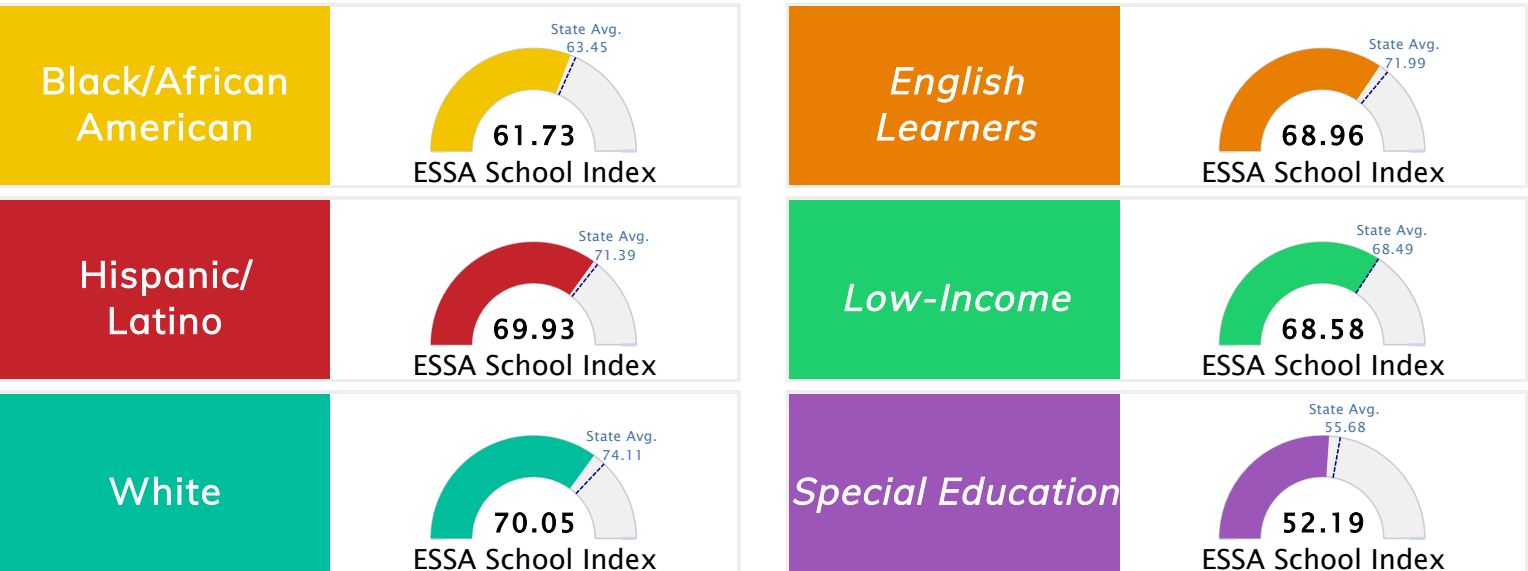

Note: Full color represents score

Prepared by the Arkansas Department of Education