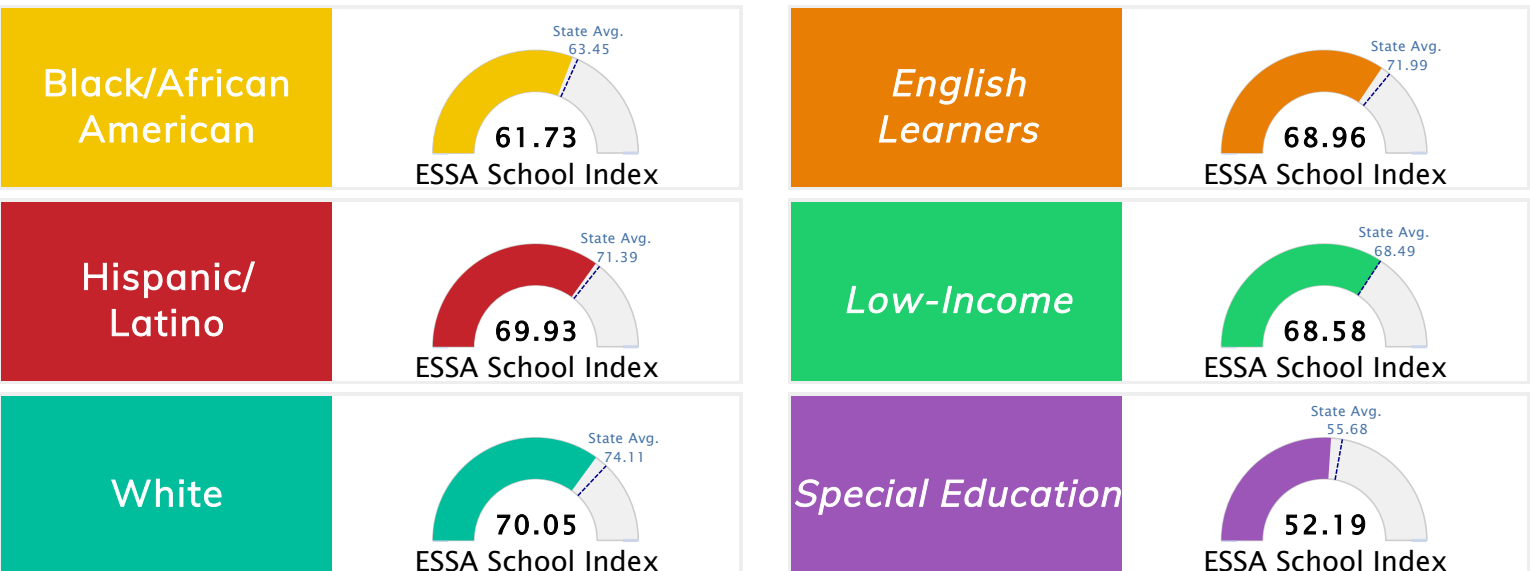

Note: Full color represents score

Prepared by the Arkansas Department of Education