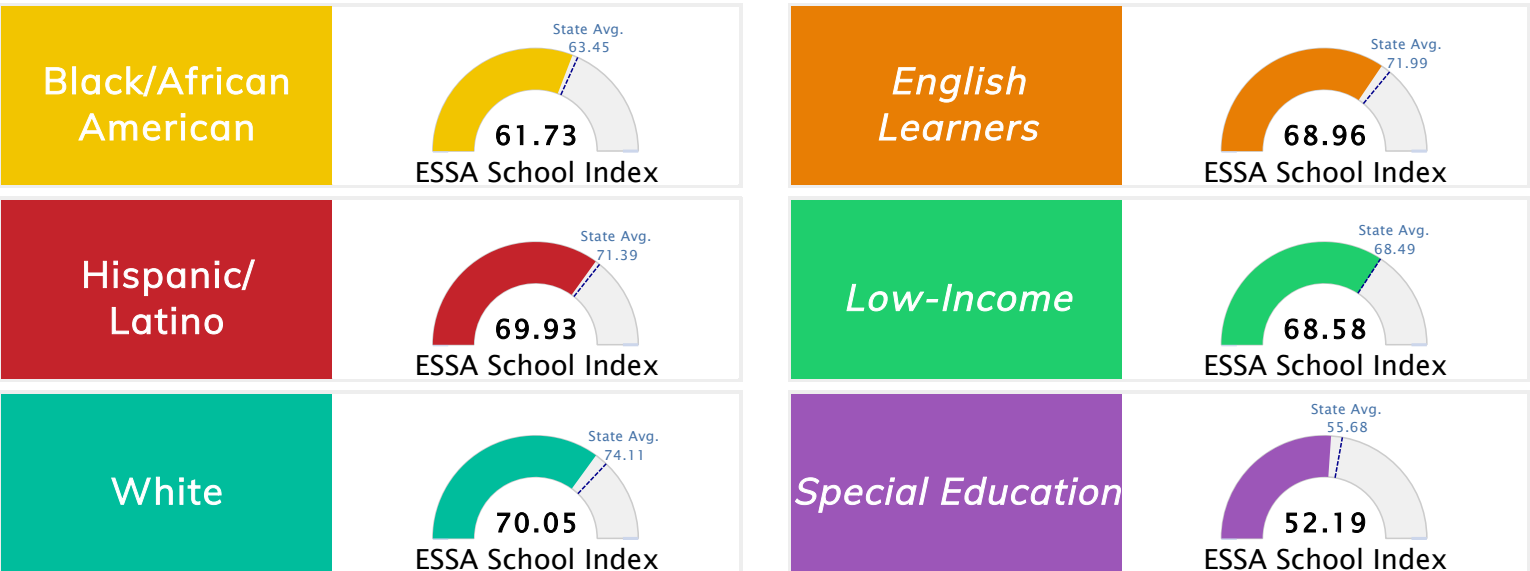

Note: Full color represents score

Prepared by the Arkansas Department of Education