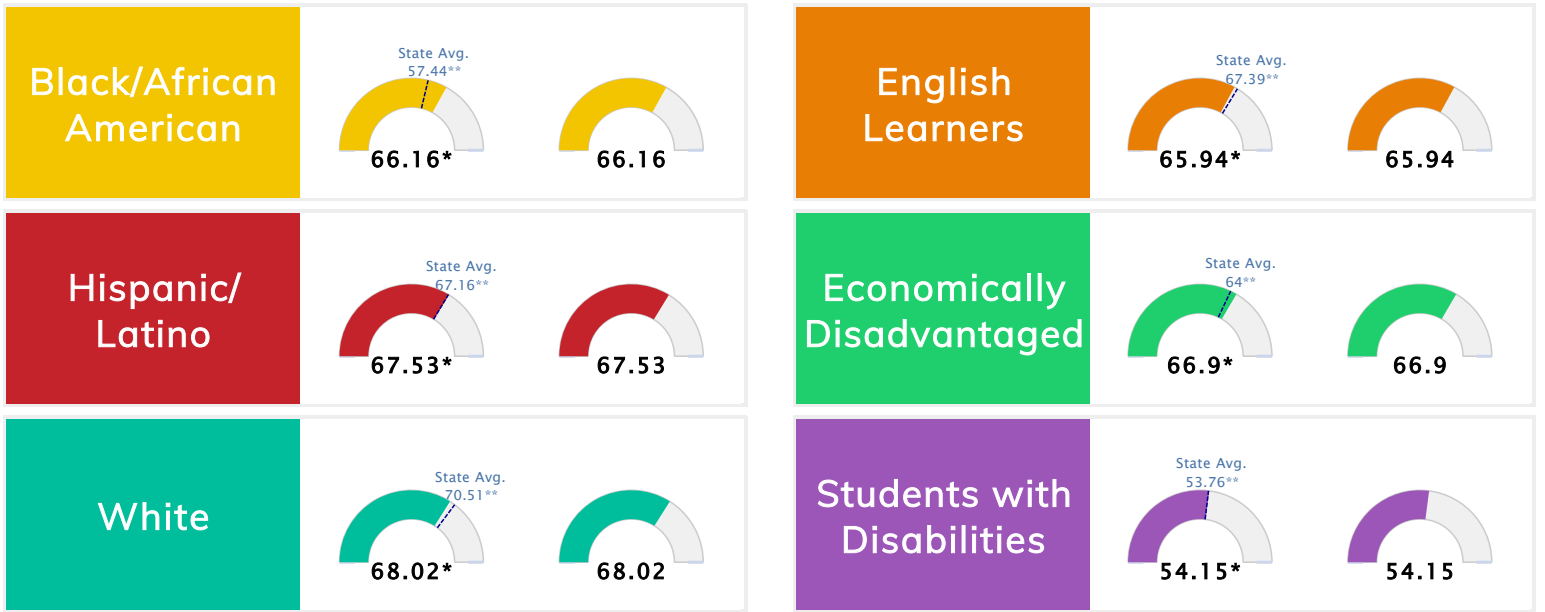

ELA % Tested	Math % Tested		ELA % Tested	Math % Tested

All Students	99.18%	99.19%			
Black / African American	100.00%	100.00%	English Learners	100.00%	100.00%
Hispanic / Latino	100.00%	100.00%	Economically Disadvantaged	100.00%	100.00%
White	98.39%	98.39%	Students with Disabilities	100.00%	100.00%

Prepared by the Arkansas Department of Education: Division of Elementary and Secondary Education