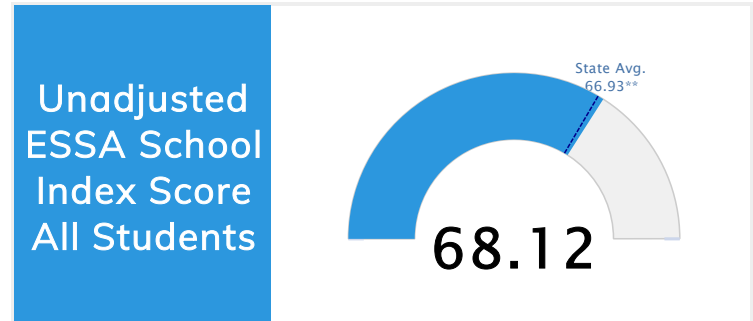

2020 - 2021 • Accountability At-a-Glance • Carnall Elementary School

Contact Information
Carnall Elementary School | Fort Smith School District
Principal: Jennie Mathews | Superintendent: Martin A Mahan
2524 South Tulsa Street Fort Smith, AR 72901-8159
http://www.fortsmithschools.org | (479) 646-3612

Student Information			
Grades	PK - 6	Total Enrollment	224
Black	12.05%	<i>English Learners</i>	13.39%
Hispanic	20.98%	<i>Economically Disadvantaged</i>	86.16%
White	49.55%	<i>Students with Disabilities</i>	22.77%

The Public School Rating System (A.C.A. § 6-15-2105) was suspended for the 2020-2021 school year by Act 89 of 2021

School Performance • ESSA School Index Score 2021

*To ensure stakeholders can draw reasonable conclusions about school performance, two scores are reported for all students and subgroups of students. This promotes increased transparency and ensures the information on performance is meaningful and comparable as required by Section 1111(c)(4)(E)(ii) of the Every Student Succeeds Act.

Two scores reported (If both scores are equal the school tested 95% or more students):

- **Adjusted ESSA School Index score:** The Annual ESSA School Index Score follows the approved [ESSA Business Rules](#).
- **Unadjusted ESSA School Index score:** This score reflects school performance for full academic year students that were tested regardless of whether 95% of students tested. Please see percent tested below. These data should only be used to facilitate discussions regarding the impact of COVID-19.

**State Average of ESSA School Index Scores for Grade Span.