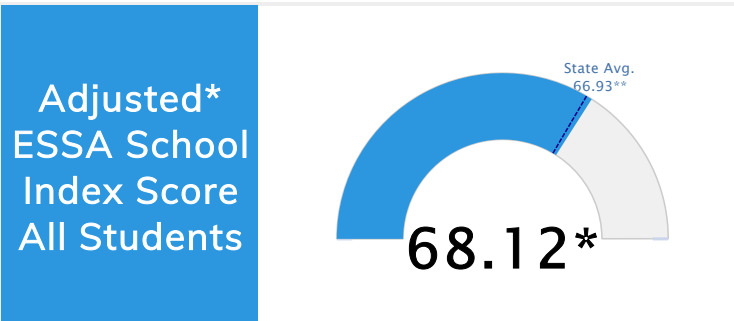

2020 - 2021 • Accountability At-a-Glance • Carnall Elementary School

Contact Information
Carnall Elementary School | Fort Smith School District
Principal: Jennie Mathews | Superintendent: Martin A Mahan
2524 South Tulsa Street Fort Smith, AR 72901-8159
http://www.fortsmithschools.org | (479) 646-3612

Student Information			
Grades	PK - 6	Total Enrollment	224
Black	12.05%	<i>English Learners</i>	13.39%
Hispanic	20.98%	<i>Economically Disadvantaged</i>	86.16%
White	49.55%	<i>Students with Disabilities</i>	22.77%

The Public School Rating System (A.C.A. § 6-15-2105) was suspended for the 2020-2021 school year by Act 89 of 2021

School Performance • ESSA School Index Score 2021

*To ensure stakeholders can draw reasonable conclusions about school performance, two scores are reported for all students and subgroups of students. This promotes increased transparency and ensures the information on performance is meaningful and comparable as required by Section 1111(c)(4)(E)(ii) of the Every Student Succeeds Act.

Two scores reported (If both scores are equal the school tested 95% or more students):

- **Adjusted ESSA School Index score:** The Annual ESSA School Index Score follows the approved [ESSA Business Rules](#).
- **Unadjusted ESSA School Index score:** This score reflects school performance for full academic year students that were tested regardless of whether 95% of students tested. Please see percent tested below. These data should only be used to facilitate discussions regarding the impact of COVID-19.

**State Average of ESSA School Index Scores for Grade Span.