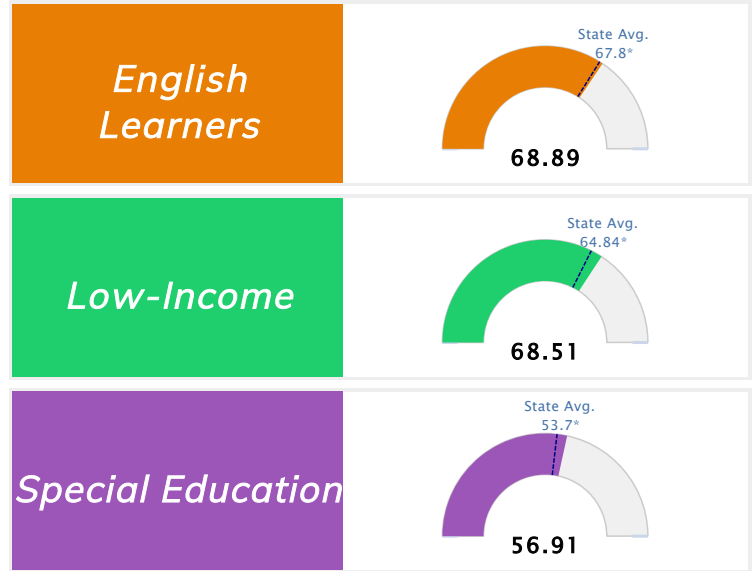

ELA % Tested	Math % Tested		ELA % Tested	Math % Tested
All Students	100.00%	100.00%			
Black / African American	100.00%	100.00%	English Learners	100.00%	100.00%
Hispanic / Latino	100.00%	100.00%	Economically Disadvantaged	100.00%	100.00%
White	100.00%	100.00%	Students with Disabilities	100.00%	100.00%

Prepared by the Arkansas Department of Education: Division of Elementary and Secondary Education