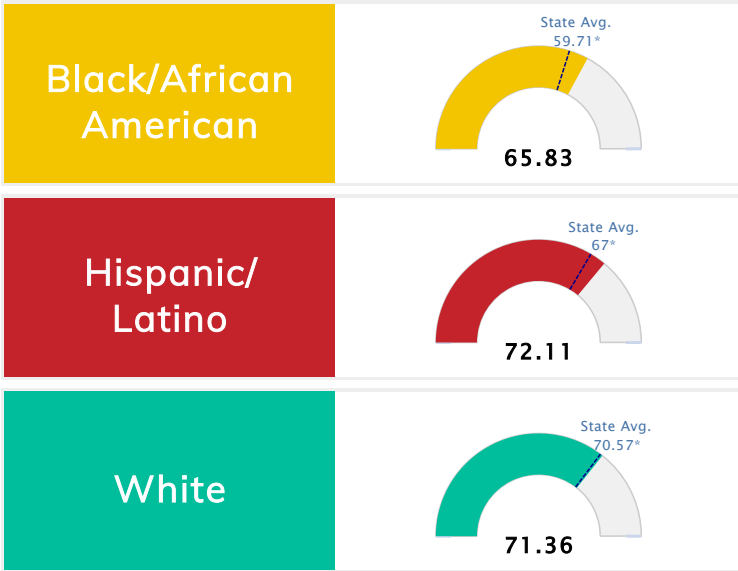

ELA % Tested	Math % Tested		ELA % Tested	Math % Tested
All Students	100.00%	100.00%			
Black / African American	100.00%	100.00%	English Learners	100.00%	100.00%
Hispanic / Latino	100.00%	100.00%	Economically Disadvantaged	100.00%	100.00%
White	100.00%	100.00%	Students with Disabilities	100.00%	100.00%

Prepared by the Arkansas Department of Education: Division of Elementary and Secondary Education