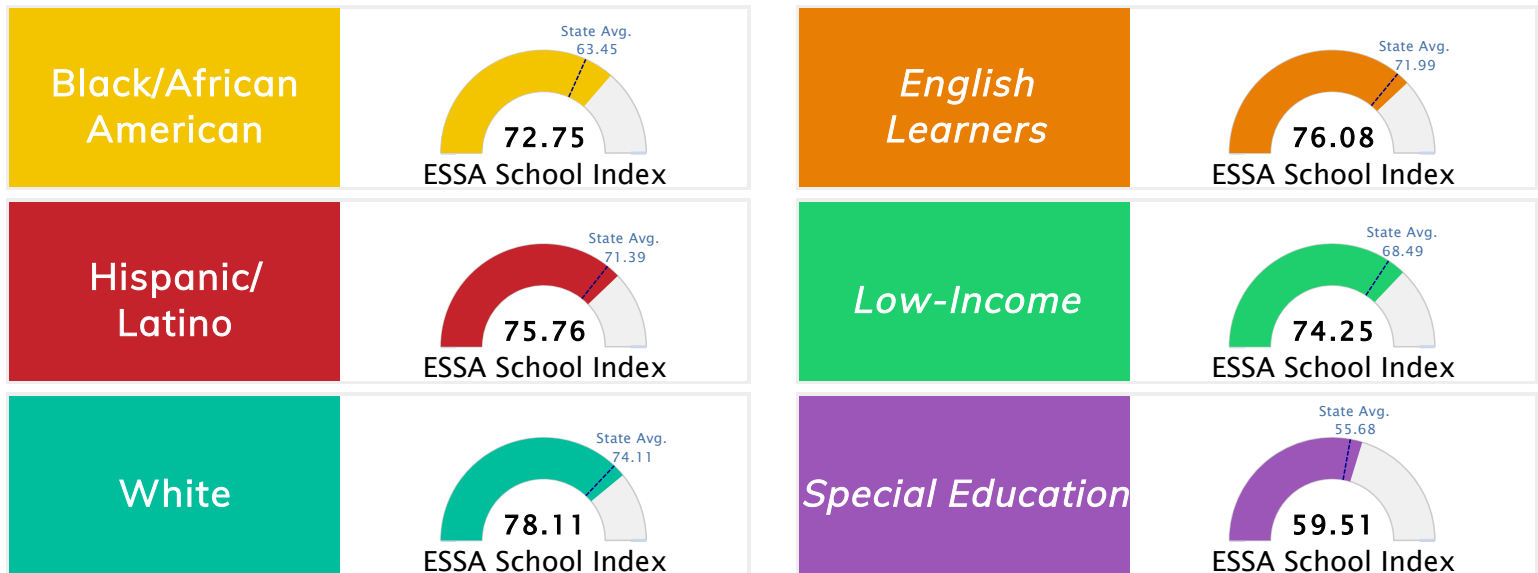

Note: Full color represents score

Prepared by the Arkansas Department of Education