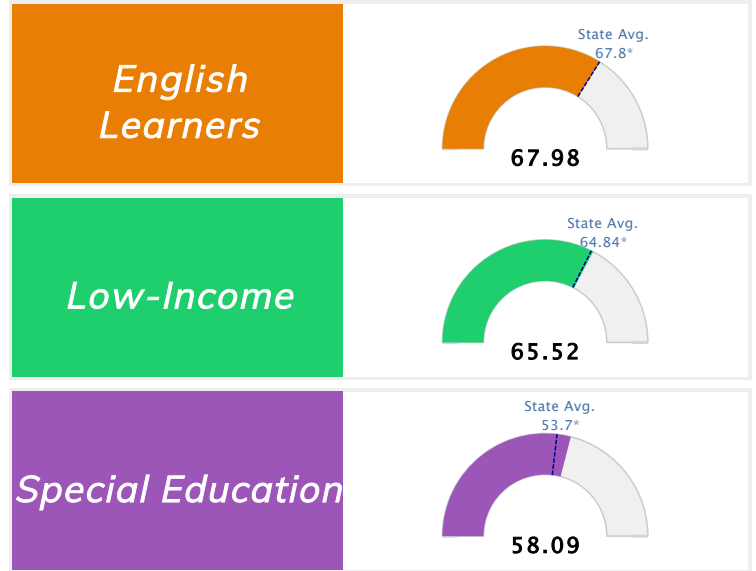

ELA % Tested	Math % Tested		ELA % Tested	Math % Tested
All Students	98.62%	98.62%			
Black / African American	100.00%	100.00%	English Learners	100.00%	100.00%
Hispanic / Latino	100.00%	100.00%	Economically Disadvantaged	98.05%	98.05%
White	97.20%	97.22%	Students with Disabilities	100.00%	100.00%

Prepared by the Arkansas Department of Education: Division of Elementary and Secondary Education