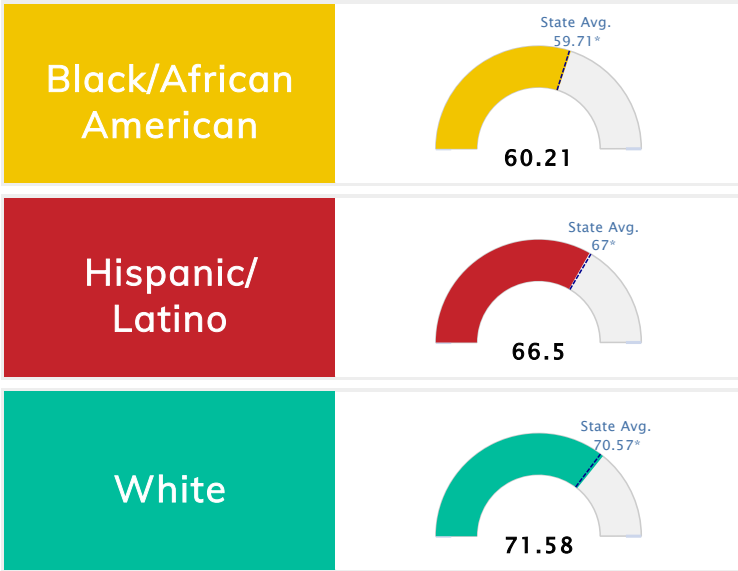

ELA % Tested	Math % Tested		ELA % Tested	Math % Tested
All Students	98.62%	98.62%			
Black / African American	100.00%	100.00%	English Learners	100.00%	100.00%
Hispanic / Latino	100.00%	100.00%	Economically Disadvantaged	98.05%	98.05%
White	97.20%	97.22%	Students with Disabilities	100.00%	100.00%

Prepared by the Arkansas Department of Education: Division of Elementary and Secondary Education