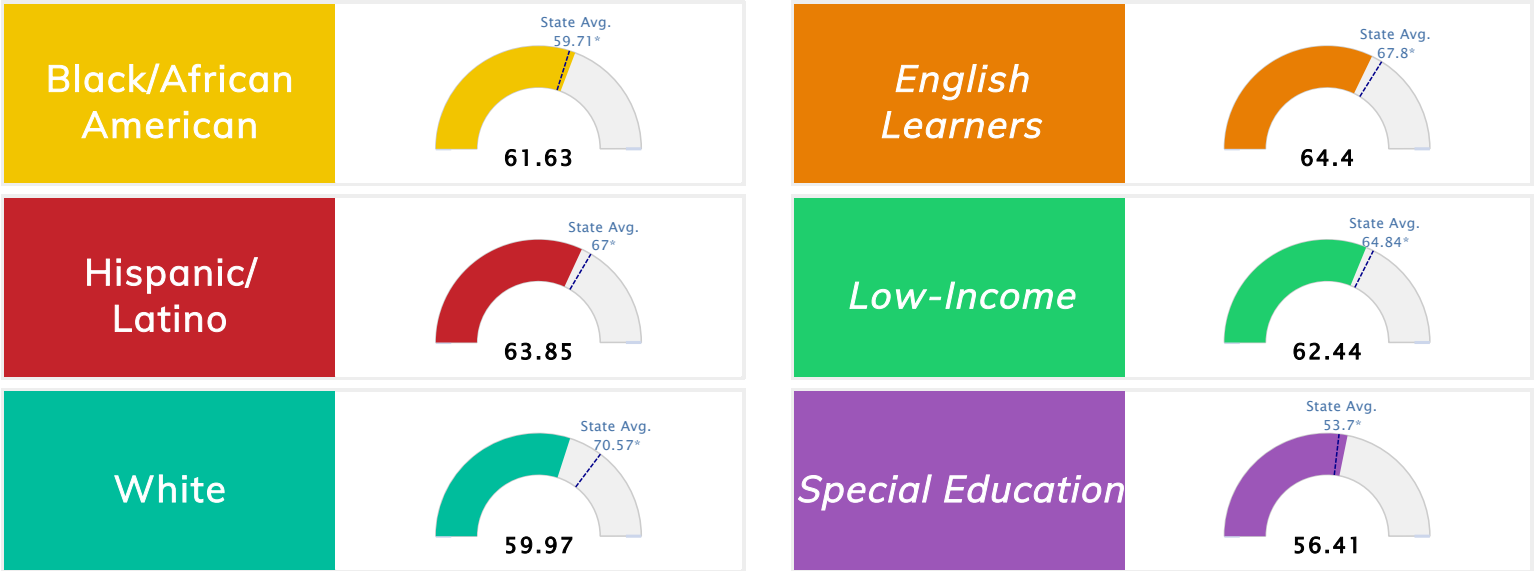

ELA % Tested	Math % Tested		ELA % Tested	Math % Tested
All Students	100.00%	100.00%			
Black / African American	100.00%	100.00%	English Learners	100.00%	100.00%
Hispanic / Latino	100.00%	100.00%	Economically Disadvantaged	100.00%	100.00%
White	100.00%	100.00%	Students with Disabilities	100.00%	100.00%

Prepared by the Arkansas Department of Education: Division of Elementary and Secondary Education