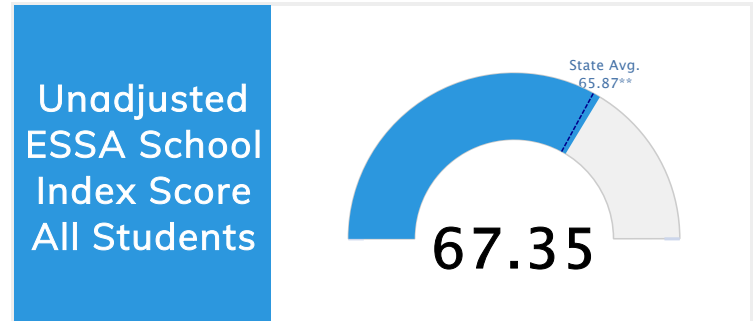

2020 - 2021 • Accountability At-a-Glance • Ramsey Junior High School

Contact Information
Ramsey Junior High School | Fort Smith School District
Principal: Jennifer Crawford | Superintendent: Martin A Mahan
3201 Jenny Lind Road Fort Smith, AR 72901-7101
http://www.fortsmithschools.org | (479) 783-5115

Student Information			
Grades	7 - 9	Total Enrollment	924
Black	11.26%	<i>English Learners</i>	6.28%
Hispanic	17.97%	<i>Economically Disadvantaged</i>	65.15%
White	55.84%	<i>Students with Disabilities</i>	15.91%

The Public School Rating System (A.C.A. § 6-15-2105) was suspended for the 2020-2021 school year by Act 89 of 2021

School Performance • ESSA School Index Score 2021

*To ensure stakeholders can draw reasonable conclusions about school performance, two scores are reported for all students and subgroups of students. This promotes increased transparency and ensures the information on performance is meaningful and comparable as required by Section 1111(c)(4)(E)(ii) of the Every Student Succeeds Act.

Two scores reported (If both scores are equal the school tested 95% or more students):

- **Adjusted ESSA School Index score:** The Annual ESSA School Index Score follows the approved [ESSA Business Rules](#).
- **Unadjusted ESSA School Index score:** This score reflects school performance for full academic year students that were tested regardless of whether 95% of students tested. Please see percent tested below. These data should only be used to facilitate discussions regarding the impact of COVID-19.

**State Average of ESSA School Index Scores for Grade Span.