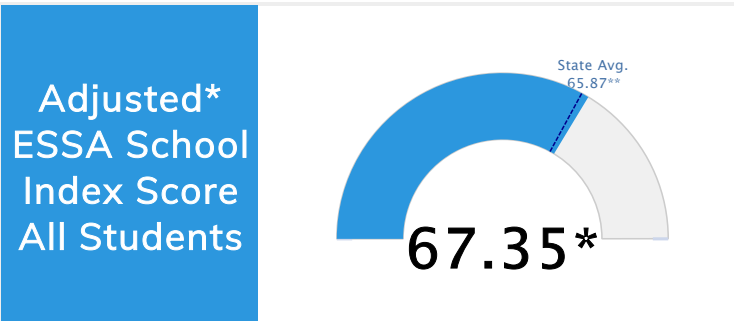

2020 - 2021 • Accountability At-a-Glance • Ramsey Junior High School

Contact Information
Ramsey Junior High School | Fort Smith School District
Principal: Jennifer Crawford | Superintendent: Martin A Mahan
3201 Jenny Lind Road Fort Smith, AR 72901-7101
http://www.fortsmithschools.org | (479) 783-5115

Student Information			
Grades	7 - 9	Total Enrollment	924
Black	11.26%	<i>English Learners</i>	6.28%
Hispanic	17.97%	<i>Economically Disadvantaged</i>	65.15%
White	55.84%	<i>Students with Disabilities</i>	15.91%

The Public School Rating System (A.C.A. § 6-15-2105) was suspended for the 2020-2021 school year by Act 89 of 2021

School Performance • ESSA School Index Score 2021

*To ensure stakeholders can draw reasonable conclusions about school performance, two scores are reported for all students and subgroups of students. This promotes increased transparency and ensures the information on performance is meaningful and comparable as required by Section 1111(c)(4)(E)(ii) of the Every Student Succeeds Act.

Two scores reported (If both scores are equal the school tested 95% or more students):

- **Adjusted ESSA School Index score:** The Annual ESSA School Index Score follows the approved [ESSA Business Rules](#).
- **Unadjusted ESSA School Index score:** This score reflects school performance for full academic year students that were tested regardless of whether 95% of students tested. Please see percent tested below. These data should only be used to facilitate discussions regarding the impact of COVID-19.

**State Average of ESSA School Index Scores for Grade Span.