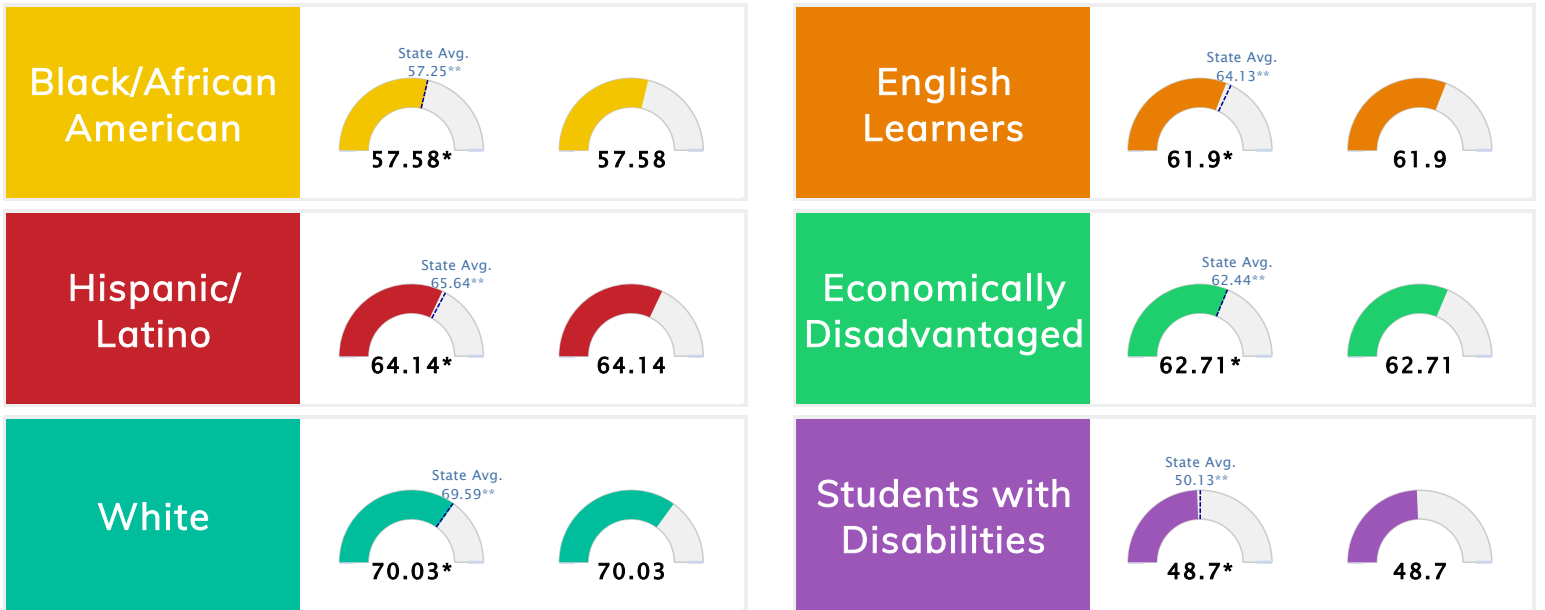

ELA % Tested	Math % Tested		ELA % Tested	Math % Tested

All Students	97.77%	97.77%			
Black / African American	95.37%	95.37%	English Learners	99.17%	99.17%
Hispanic / Latino	98.83%	98.83%	Economically Disadvantaged	97.67%	97.67%
White	98.10%	98.10%	Students with Disabilities	95.57%	95.57%

Prepared by the Arkansas Department of Education: Division of Elementary and Secondary Education