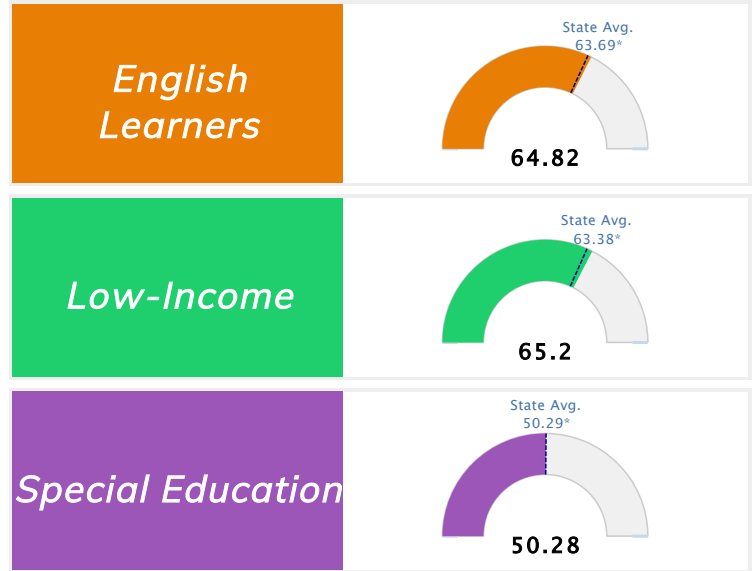

ELA % Tested	Math % Tested		ELA % Tested	Math % Tested
All Students	99.41%	99.40%			
Black / African American	100.00%	100.00%	English Learners	99.16%	99.16%
Hispanic / Latino	98.71%	98.71%	Economically Disadvantaged	99.45%	99.45%
White	99.53%	99.53%	Students with Disabilities	99.29%	99.29%

Prepared by the Arkansas Department of Education: Division of Elementary and Secondary Education