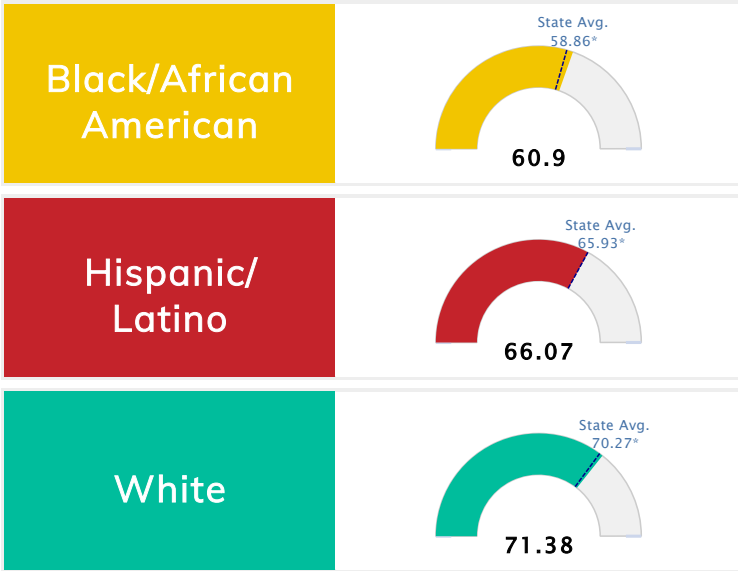

ELA % Tested	Math % Tested		ELA % Tested	Math % Tested
All Students	99.41%	99.40%			
Black / African American	100.00%	100.00%	English Learners	99.16%	99.16%
Hispanic / Latino	98.71%	98.71%	Economically Disadvantaged	99.45%	99.45%
White	99.53%	99.53%	Students with Disabilities	99.29%	99.29%

Prepared by the Arkansas Department of Education: Division of Elementary and Secondary Education