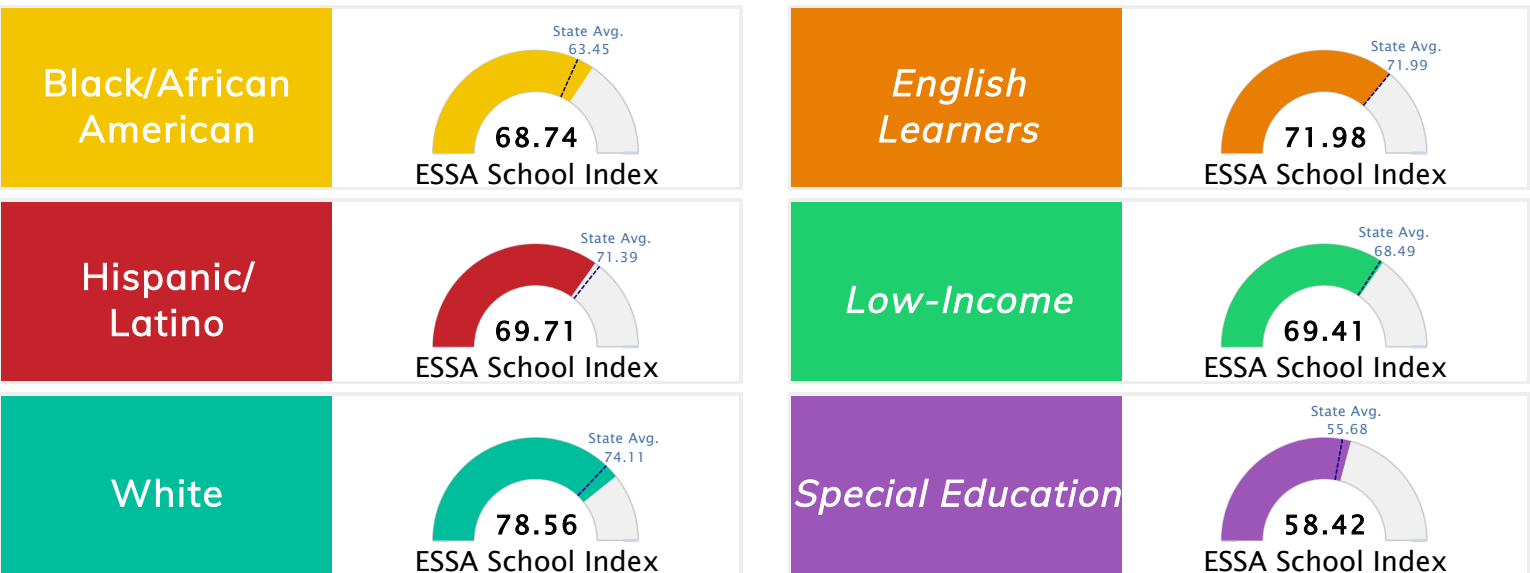

Note: Full color represents score

Prepared by the Arkansas Department of Education