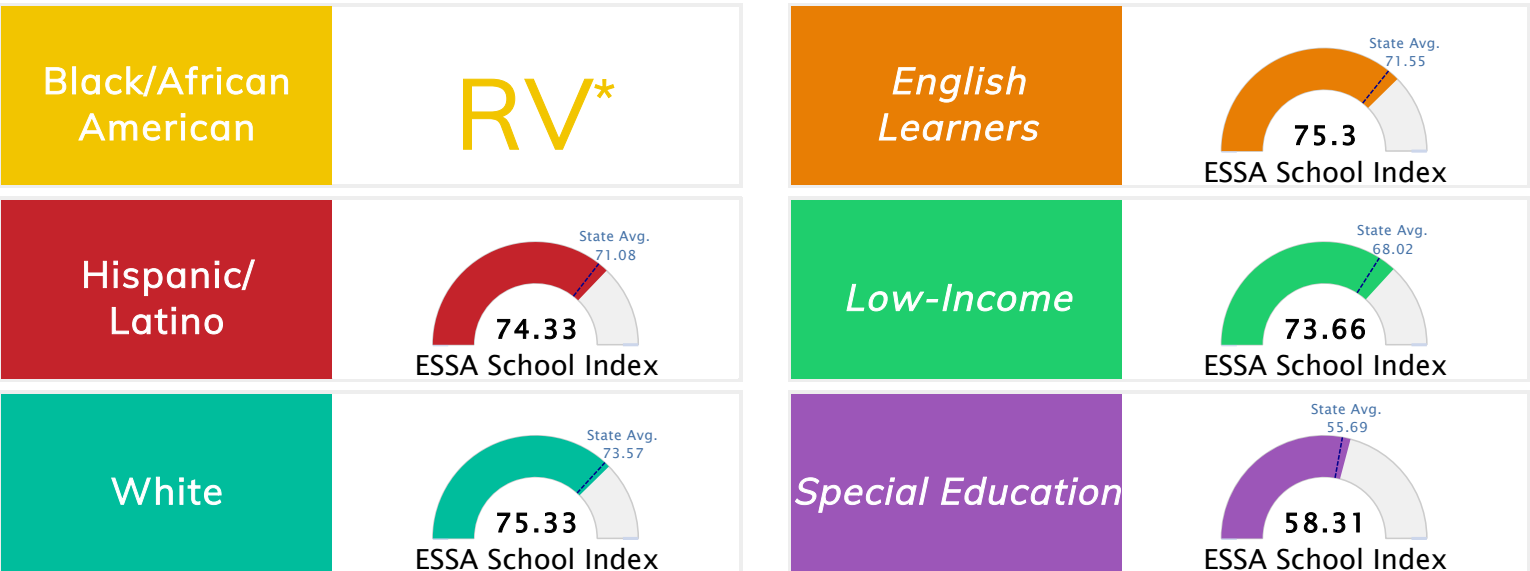

Note: Full color represents score

*RV = Restricted Value for sub-pops size < 10

Prepared by the Arkansas Department of Education