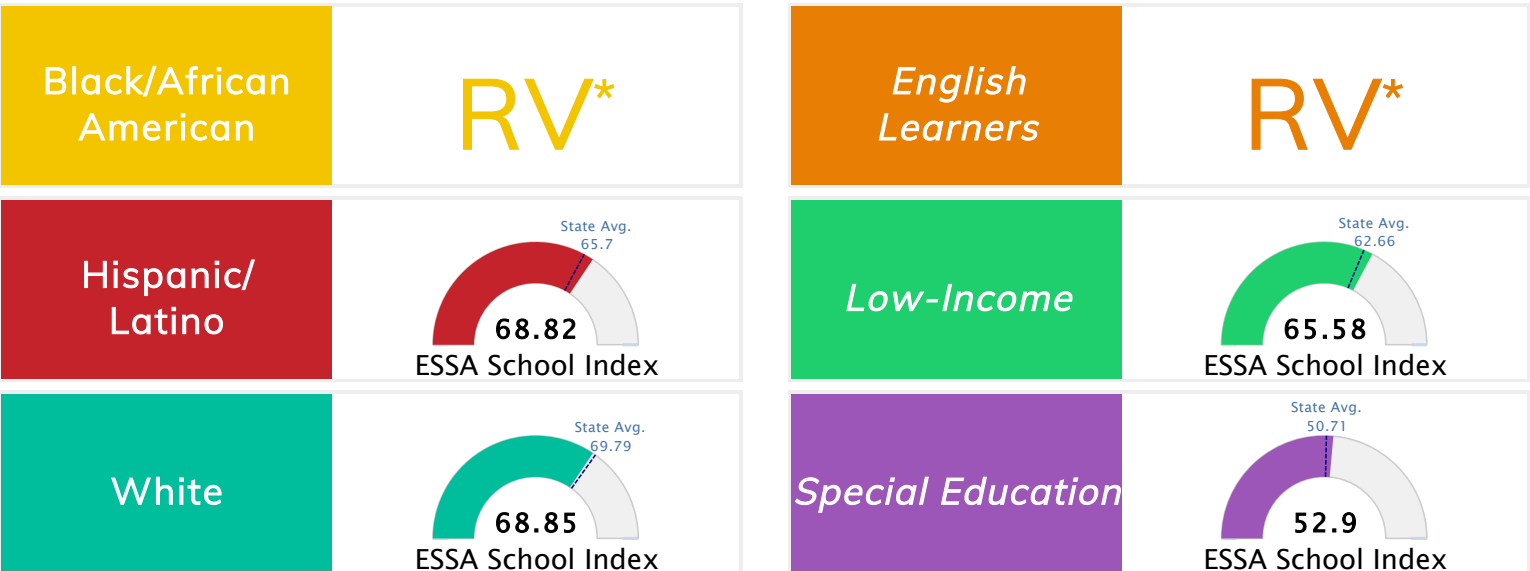

Note: Full color represents score

*RV = Restricted Value for sub-pops size < 10

Prepared by the Arkansas Department of Education