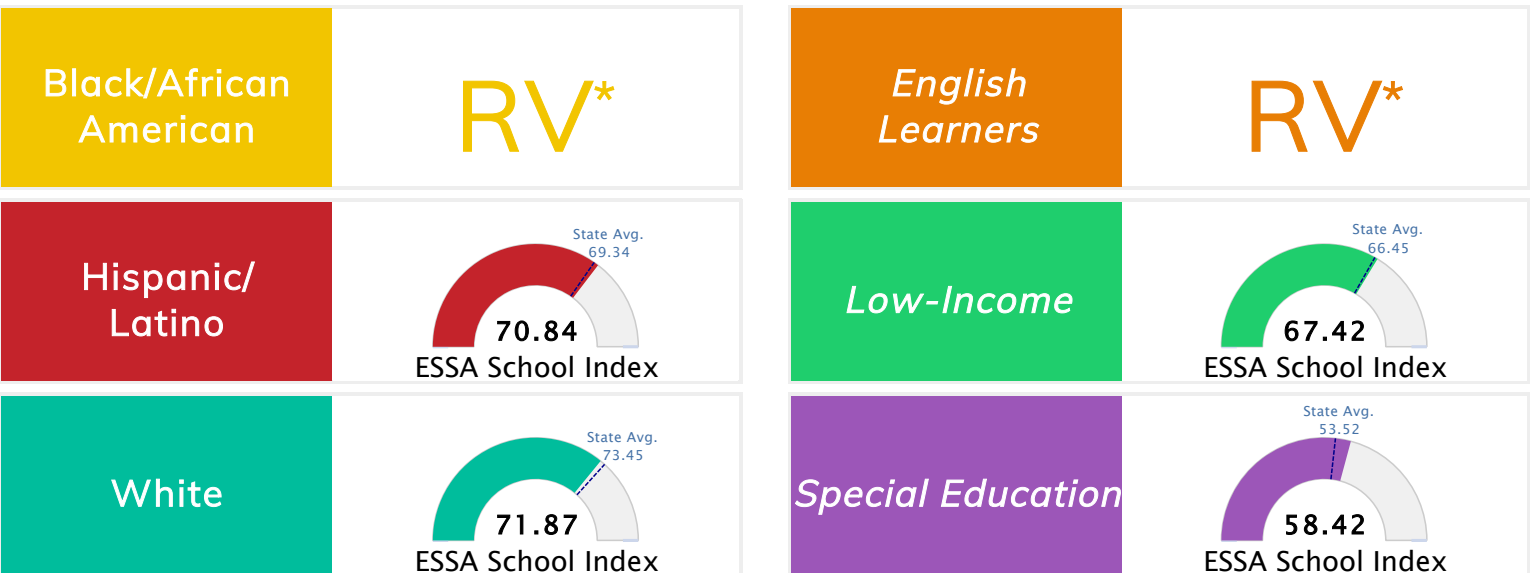

Note: Full color represents score

*RV = Restricted Value for sub-pops size < 10

Prepared by the Arkansas Department of Education