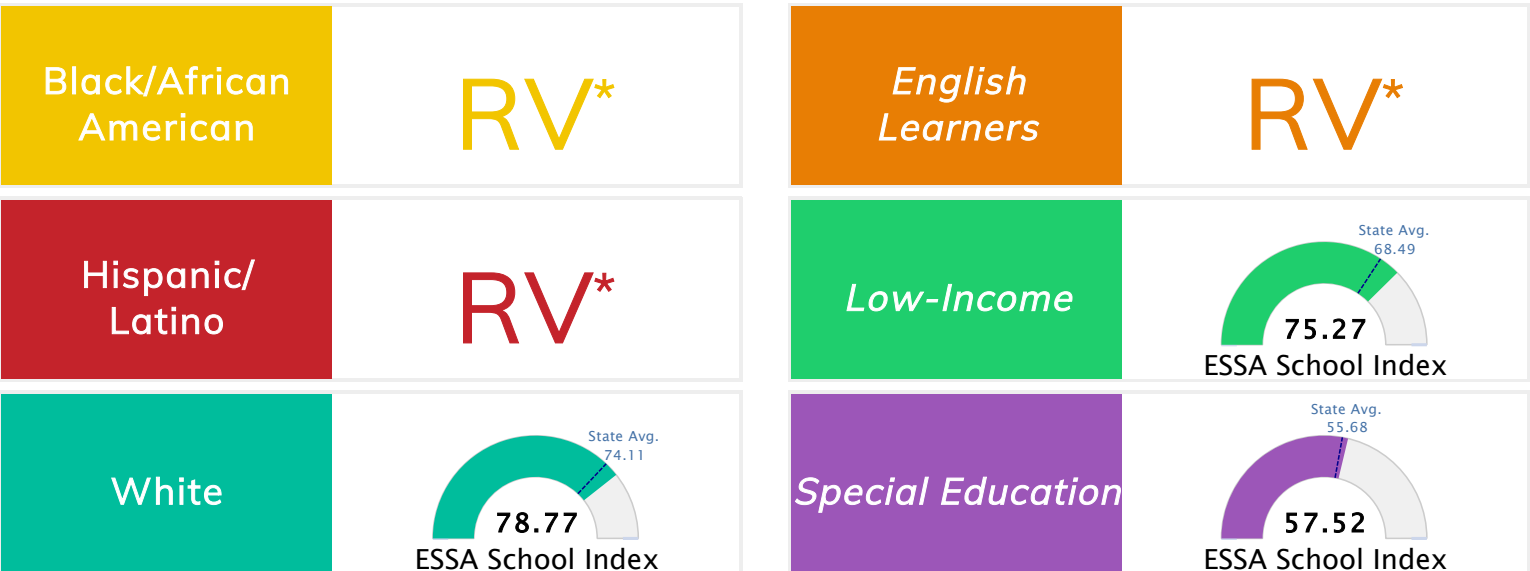

Note: Full color represents score

*RV = Restricted Value for sub-pops size < 10

Prepared by the Arkansas Department of Education