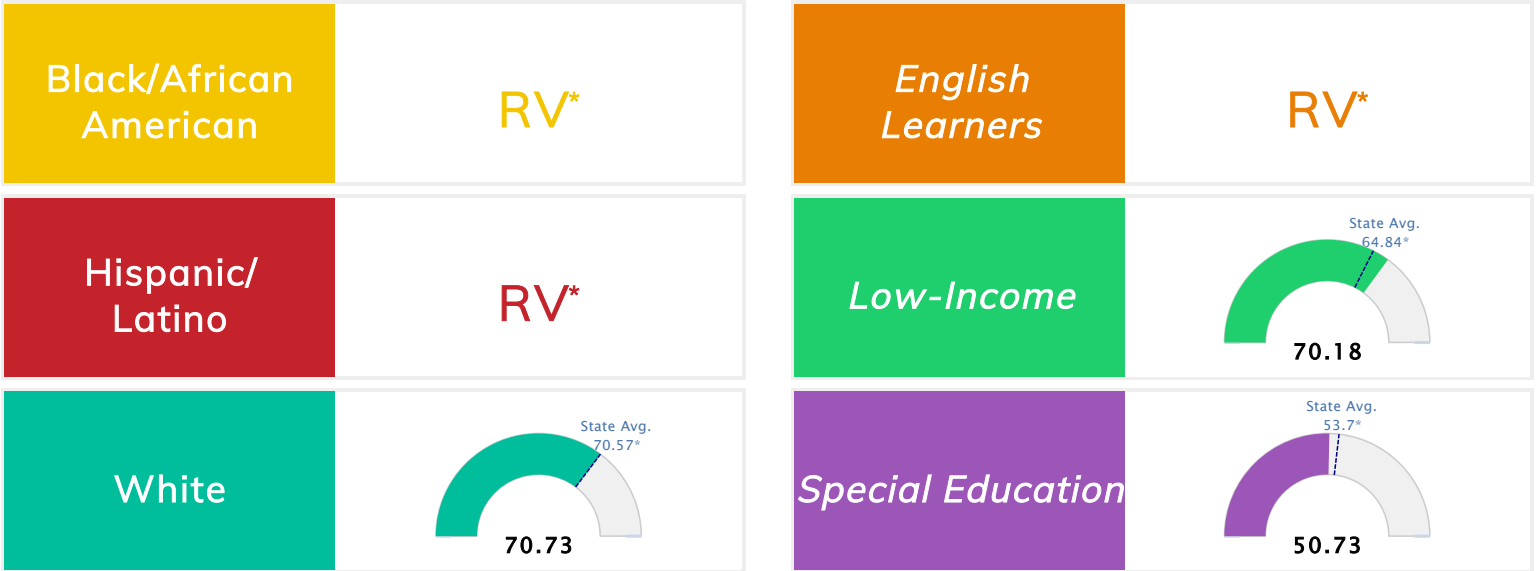

ELA % Tested	Math % Tested		ELA % Tested	Math % Tested

All Students	100.00%	100.00%			
Black / African American	RV***	RV***	English Learners	RV***	RV***
Hispanic / Latino	RV***	RV***	Economically Disadvantaged	100.00%	100.00%
White	100.00%	100.00%	Students with Disabilities	100.00%	100.00%

***RV = Restricted Value for sub-pops size < 10

Prepared by the Arkansas Department of Education: Division of Elementary and Secondary Education