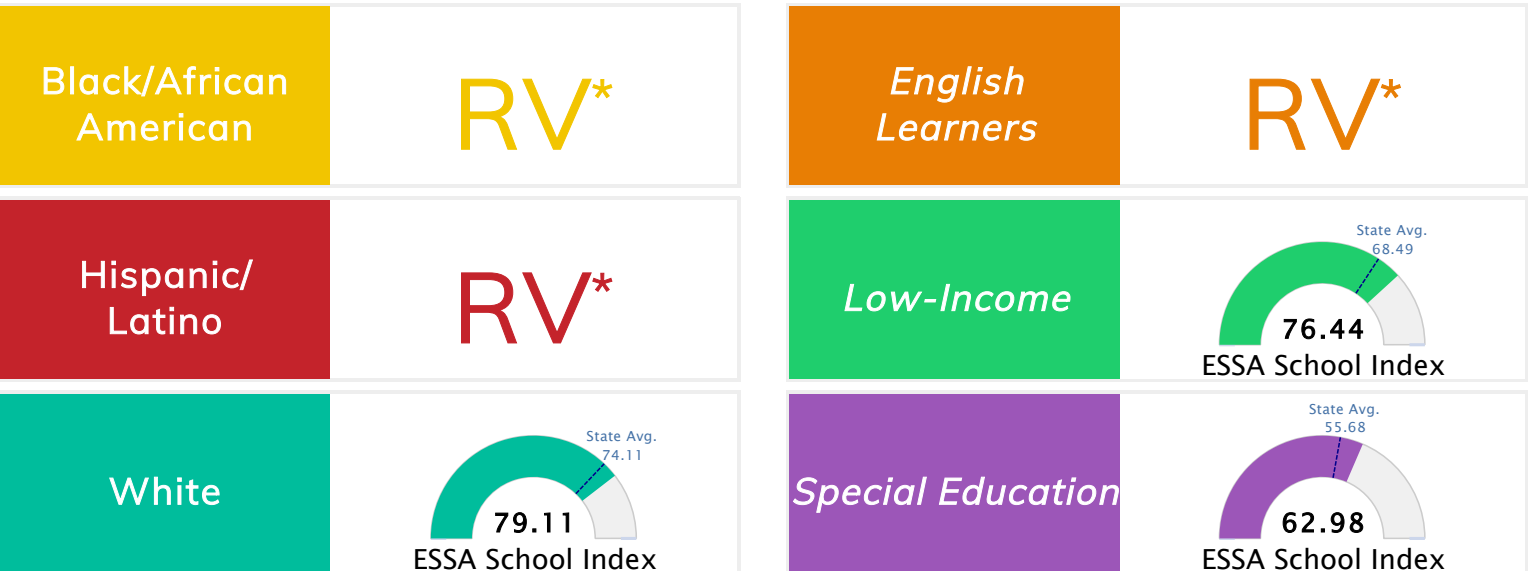

Note: Full color represents score

*RV = Restricted Value for sub-pops size < 10

Prepared by the Arkansas Department of Education