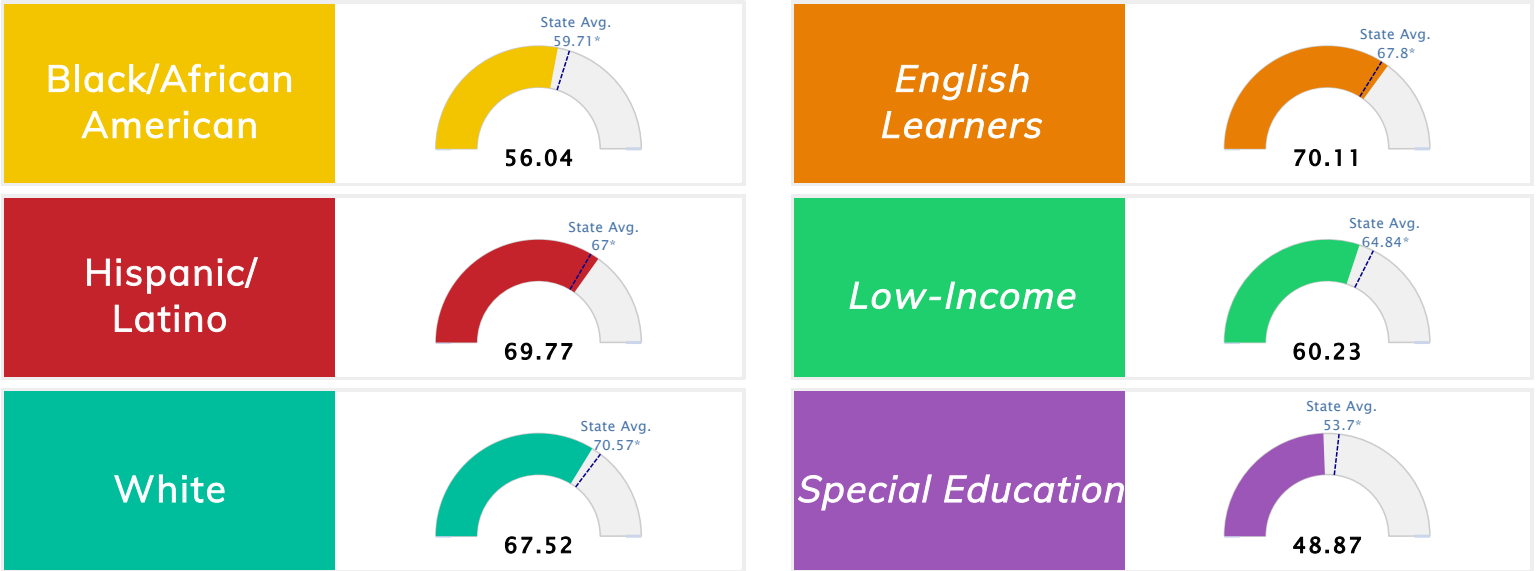

ELA % Tested	Math % Tested		ELA % Tested	Math % Tested
All Students	99.49%	99.49%			
Black / African American	99.24%	99.24%	English Learners	100.00%	100.00%
Hispanic / Latino	100.00%	100.00%	Economically Disadvantaged	99.49%	99.49%
White	100.00%	100.00%	Students with Disabilities	100.00%	100.00%

Prepared by the Arkansas Department of Education: Division of Elementary and Secondary Education