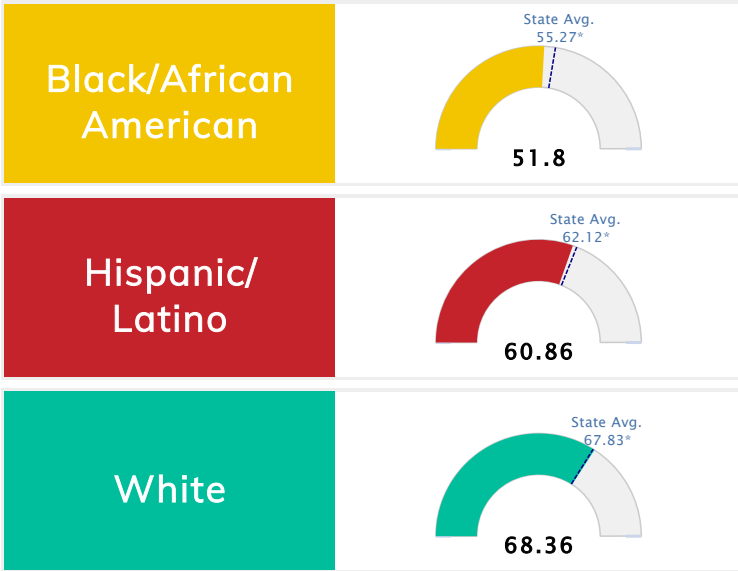

ELA % Tested	Math % Tested		ELA % Tested	Math % Tested
All Students	97.31%	97.60%			
Black / African American	95.08%	95.41%	English Learners	100.00%	100.00%
Hispanic / Latino	100.00%	100.00%	Economically Disadvantaged	97.31%	97.60%
White	98.78%	99.19%	Students with Disabilities	98.08%	98.08%

Prepared by the Arkansas Department of Education: Division of Elementary and Secondary Education