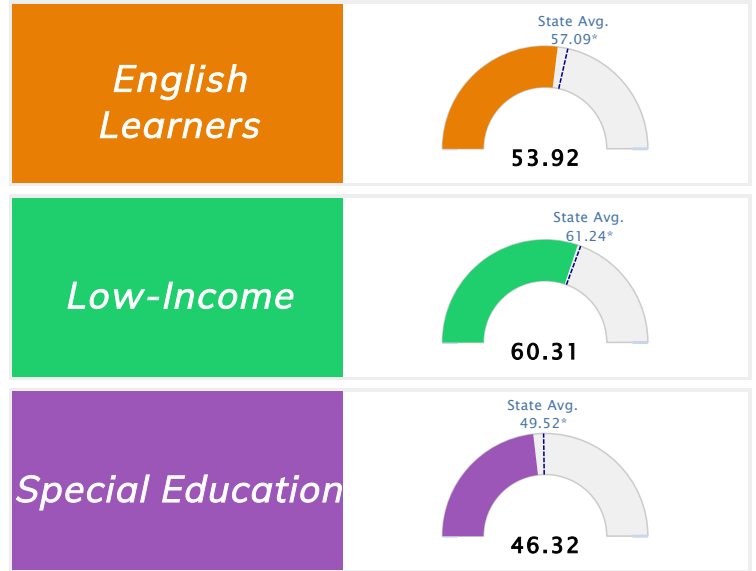

Student Information			
Grades	9 - 12	Total Enrollment	1,303
Black	46.05%	English Learners	4.22%
Hispanic	9.75%	Economically Disadvantaged	58.17%
White	38.60%	Students with Disabilities	8.14%

## Public School Rating Score (State Accountability: A-F Letter Grade)

State Accountability	60.22	Public School Rating	D <sup>**</sup>	Rating Scale	A = 73.22 and Above B = 67.96 - 73.21 C = 61.10 - 67.95 D = 52.95 - 61.09 F = 0.00 - 52.94
----------------------	-------	----------------------	-----------------	--------------	--

\* Alternative Education (AE) program students included in attendance zone for school rating

\*\* Results reflect the impact on student learning due to the COVID pandemic. Please use caution when comparing the results and making decisions.

## School Performance • ESSA School Index Score 2023

\*State Average of ESSA School Index Scores for Grade Span.

	ELA % Tested	Math % Tested		ELA % Tested	Math % Tested
All Students	97.31%	97.60%			
Black / African American	95.08%	95.41%	English Learners	100.00%	100.00%
Hispanic / Latino	100.00%	100.00%	Economically Disadvantaged	97.31%	97.60%
White	98.78%	99.19%	Students with Disabilities	98.08%	98.08%