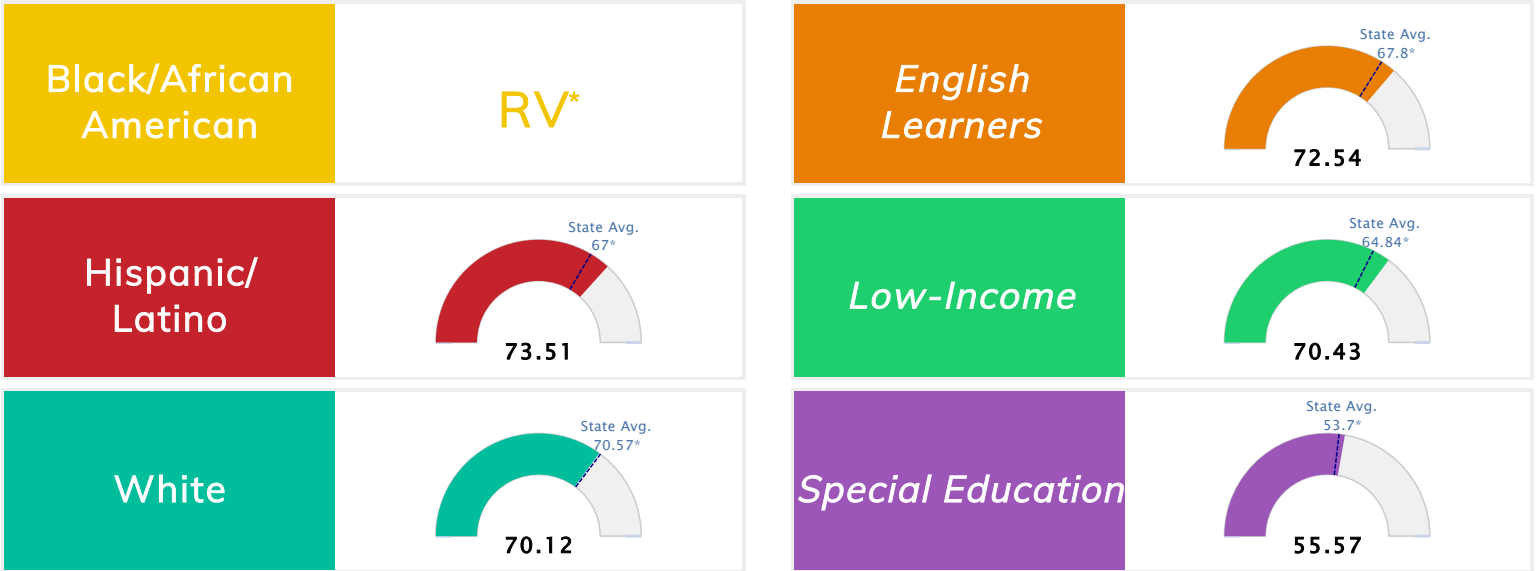

ELA % Tested	Math % Tested		ELA % Tested	Math % Tested
All Students	99.64%	100.00%			
Black / African American	RV***	RV***	English Learners	100.00%	100.00%
Hispanic / Latino	100.00%	100.00%	Economically Disadvantaged	99.64%	100.00%
White	99.59%	100.00%	Students with Disabilities	97.96%	100.00%

***RV = Restricted Value for sub-pops size < 10

Prepared by the Arkansas Department of Education: Division of Elementary and Secondary Education