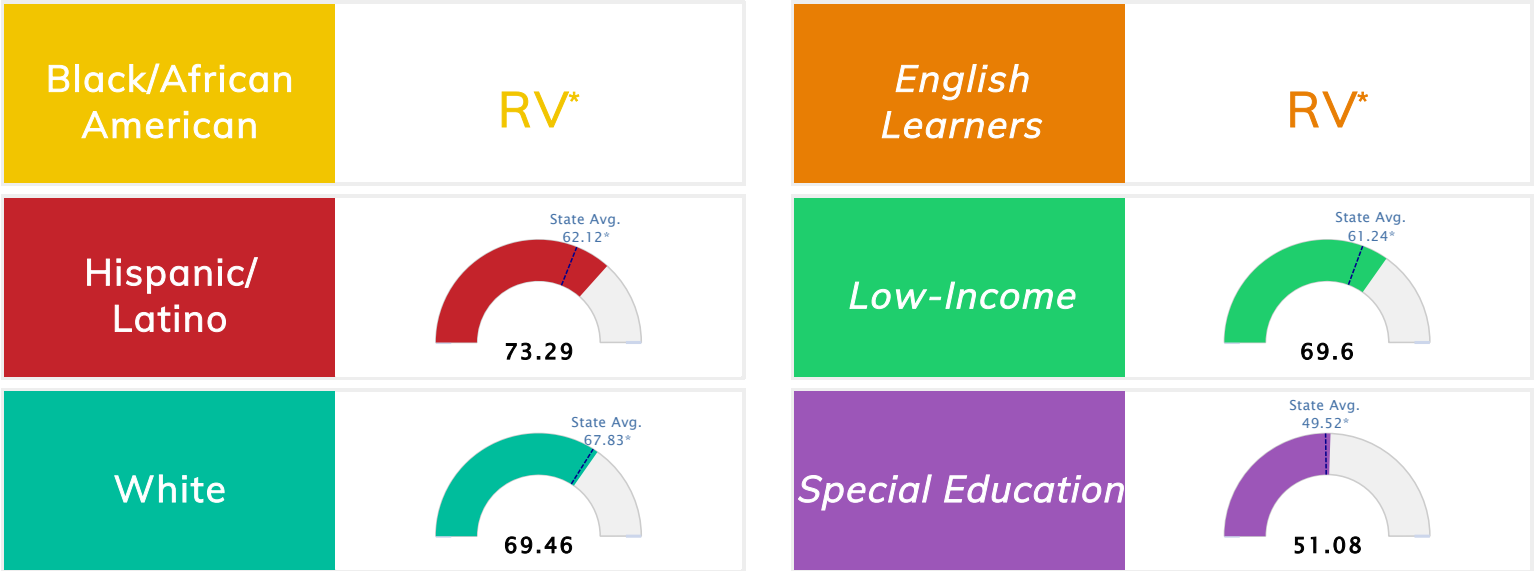

ELA % Tested	Math % Tested	ELA % Tested	Math % Tested

All Students	100.00%	100.00%		
Black / African American	RV***	RV***	English Learners	RV***
Hispanic / Latino	100.00%	100.00%	Economically Disadvantaged	100.00%
White	100.00%	100.00%	Students with Disabilities	100.00%

***RV = Restricted Value for sub-pops size < 10

Prepared by the Arkansas Department of Education: Division of Elementary and Secondary Education