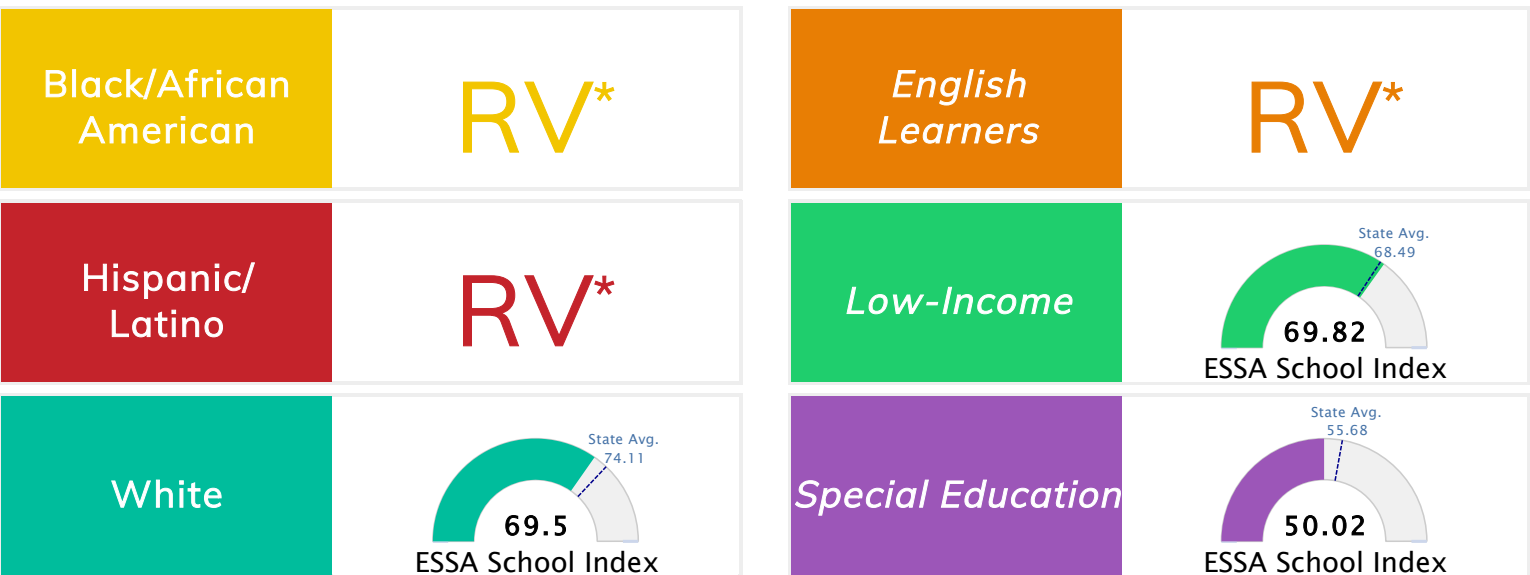

Note: Full color represents score

*RV = Restricted Value for sub-pops size < 10

Prepared by the Arkansas Department of Education