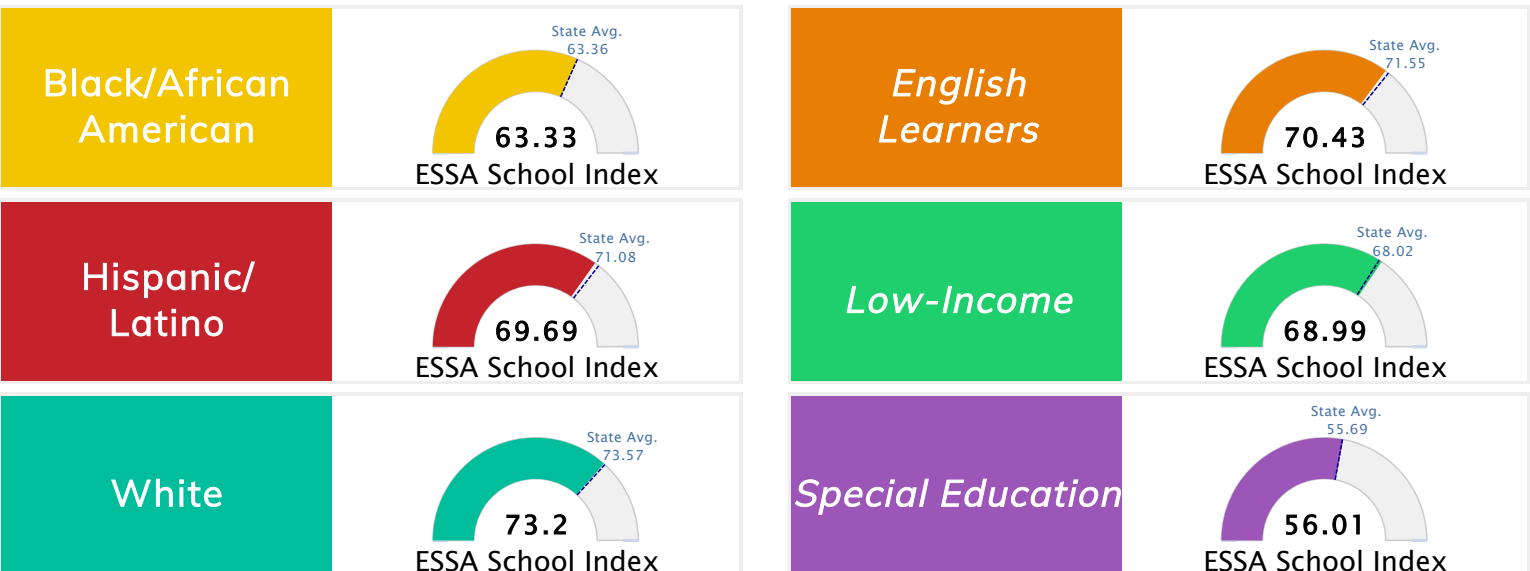

Note: Full color represents score

Prepared by the Arkansas Department of Education