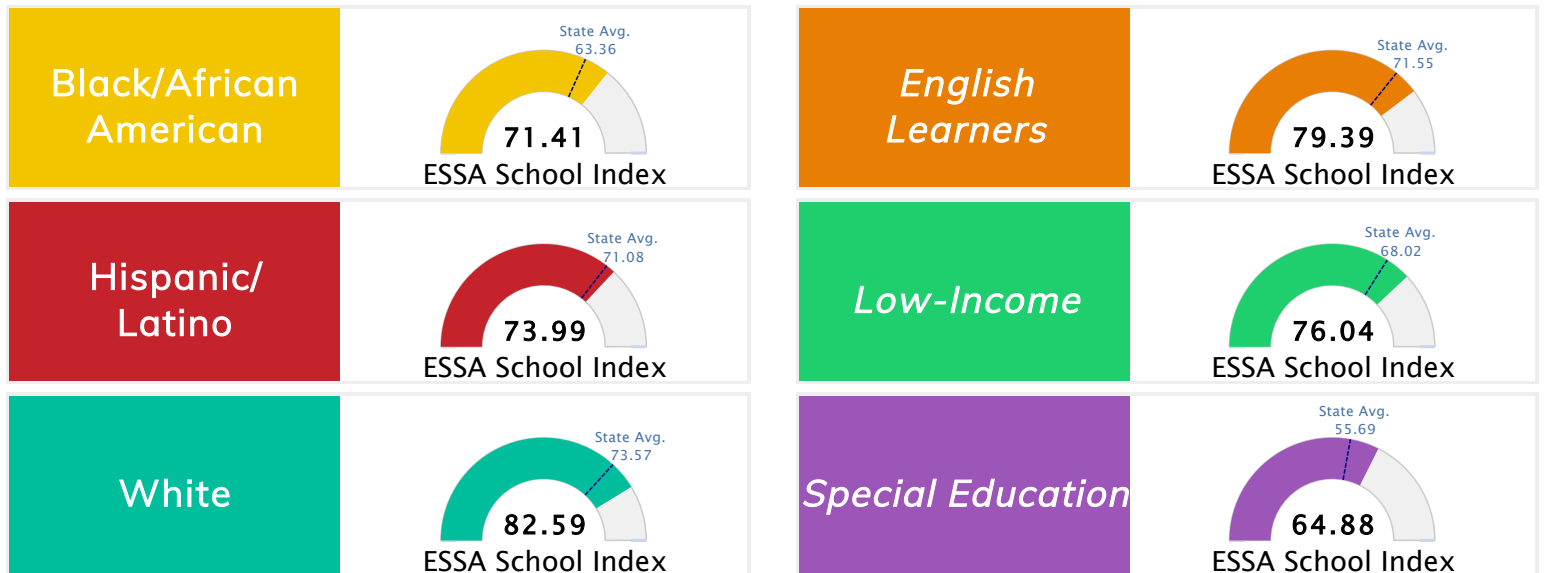

Note: Full color represents score

Prepared by the Arkansas Department of Education