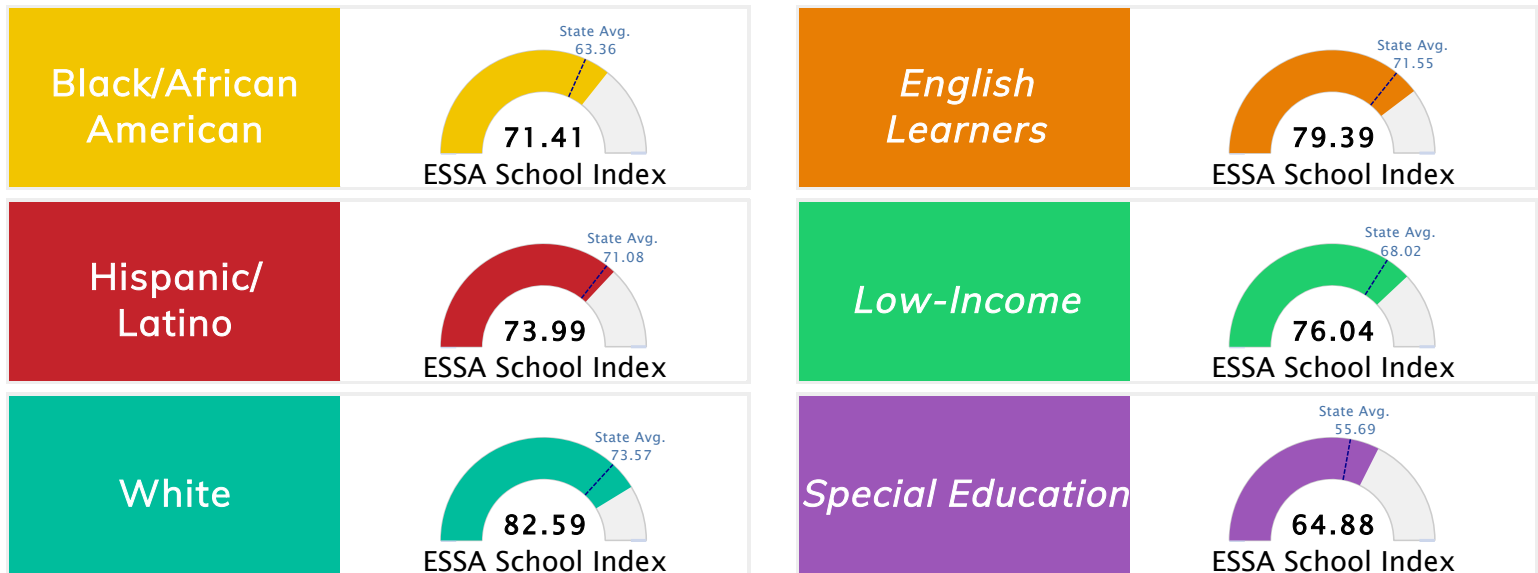

Note: Full color represents score

Prepared by the Arkansas Department of Education