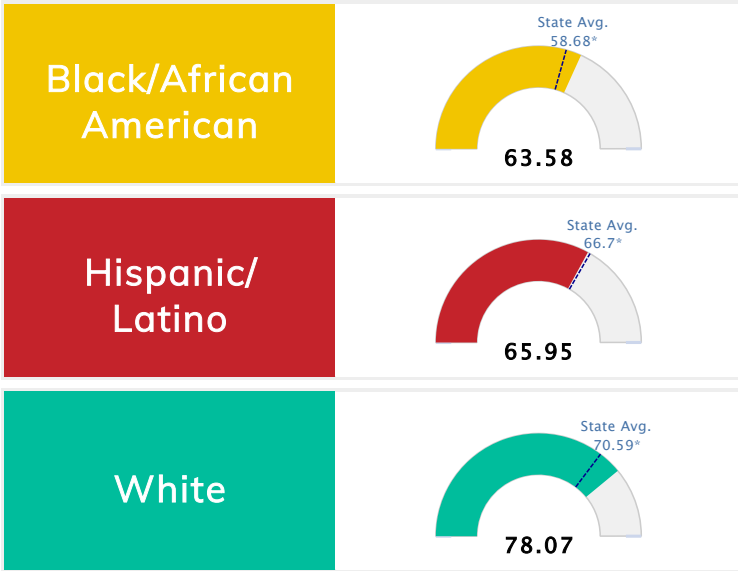

ELA % Tested	Math % Tested		ELA % Tested	Math % Tested
All Students	100.00%	99.54%			
Black / African American	100.00%	100.00%	English Learners	100.00%	100.00%
Hispanic / Latino	100.00%	100.00%	Economically Disadvantaged	100.00%	98.85%
White	100.00%	99.36%	Students with Disabilities	100.00%	96.87%

Prepared by the Arkansas Department of Education: Division of Elementary and Secondary Education