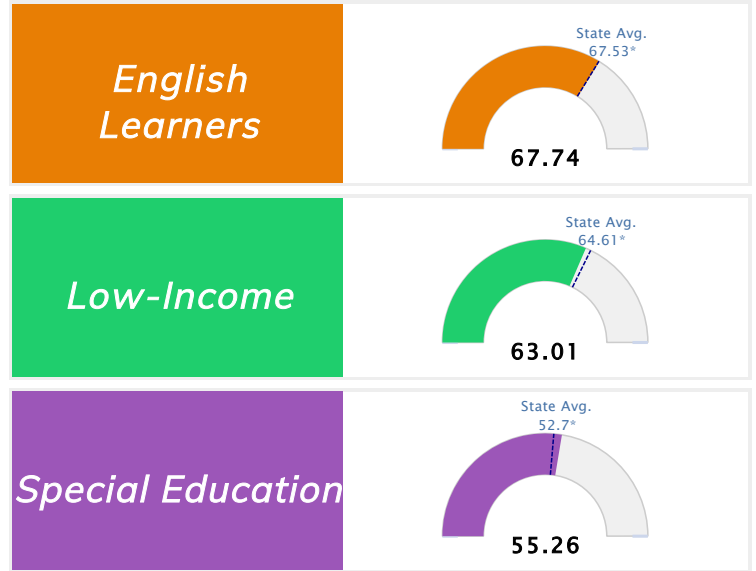

ELA % Tested	Math % Tested		ELA % Tested	Math % Tested
All Students	100.00%	99.54%			
Black / African American	100.00%	100.00%	English Learners	100.00%	100.00%
Hispanic / Latino	100.00%	100.00%	Economically Disadvantaged	100.00%	98.85%
White	100.00%	99.36%	Students with Disabilities	100.00%	96.87%

Prepared by the Arkansas Department of Education: Division of Elementary and Secondary Education