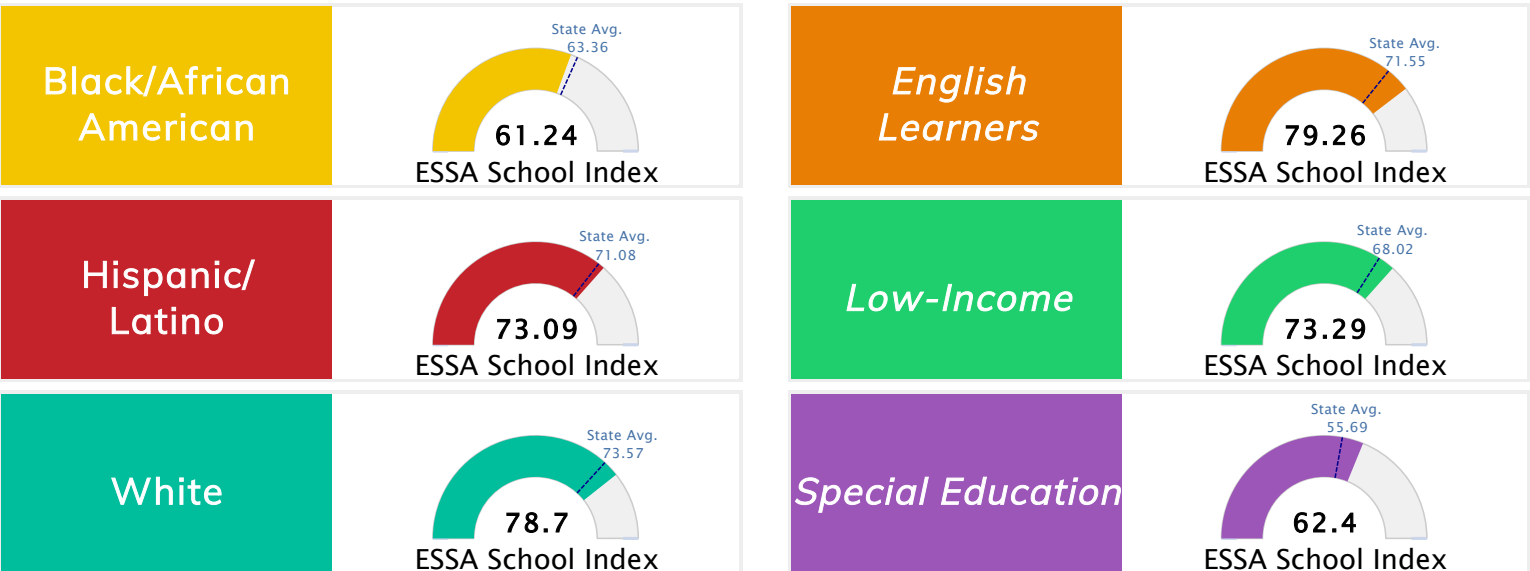

Note: Full color represents score

Prepared by the Arkansas Department of Education