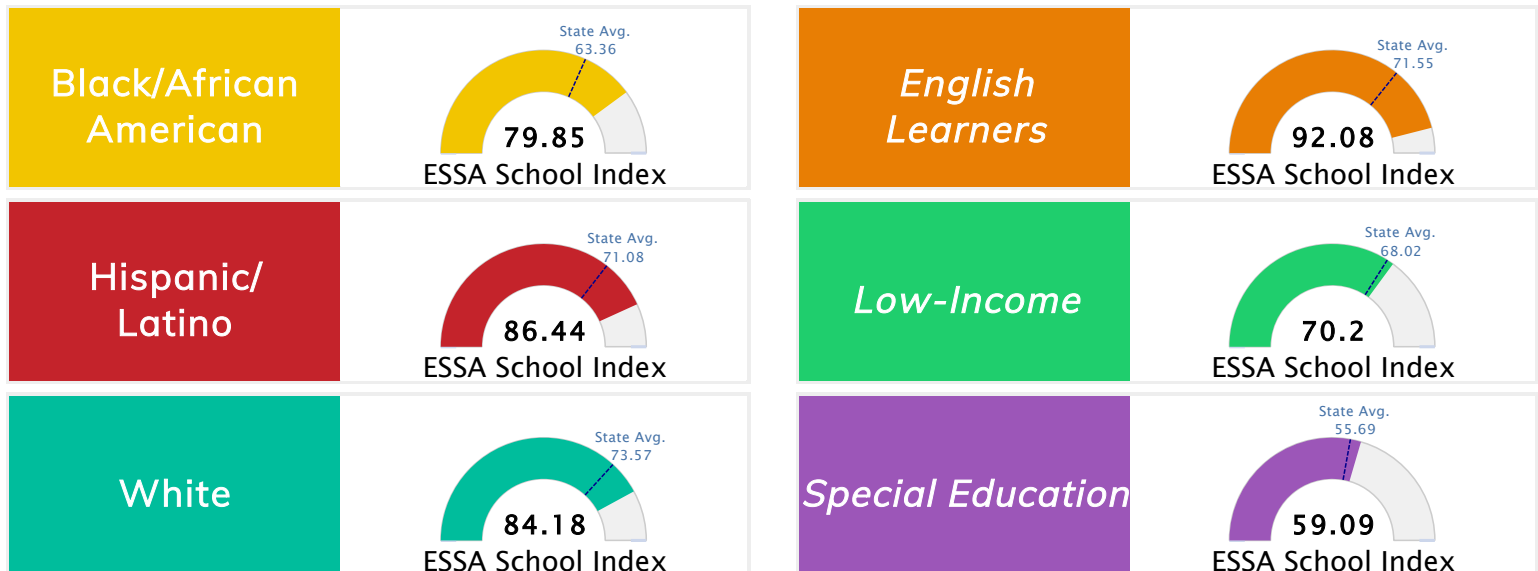

Note: Full color represents score

Prepared by the Arkansas Department of Education