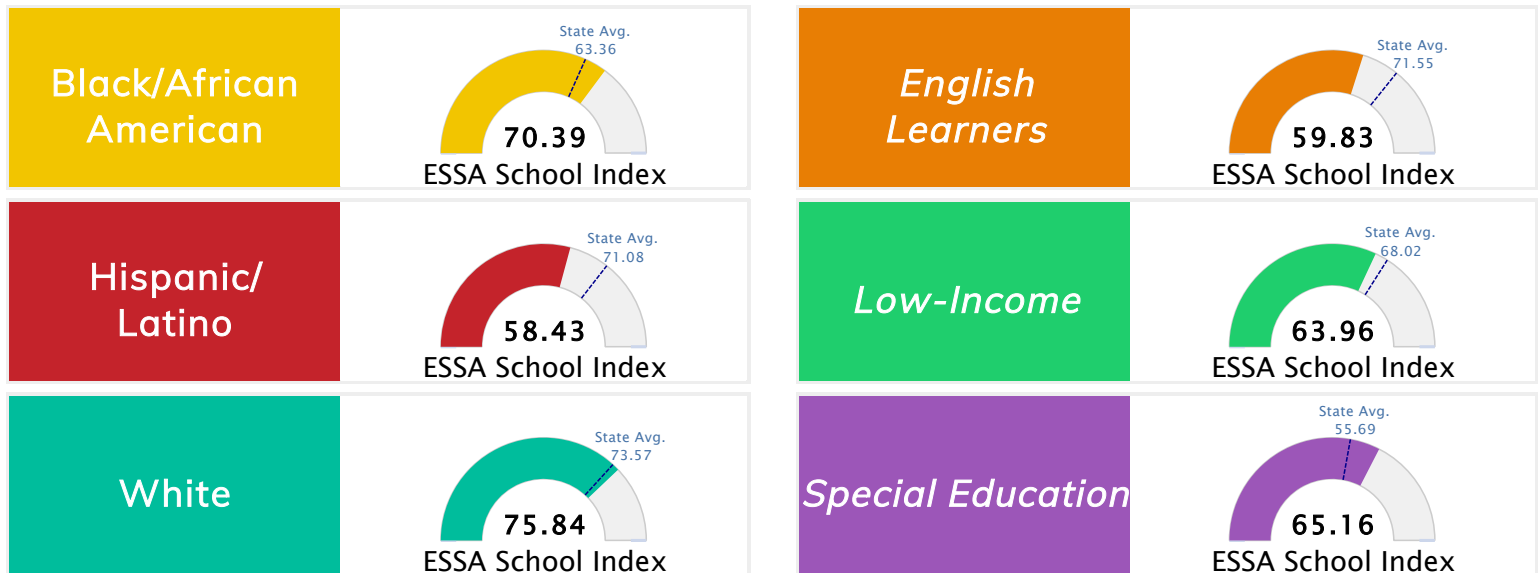

Note: Full color represents score

Prepared by the Arkansas Department of Education