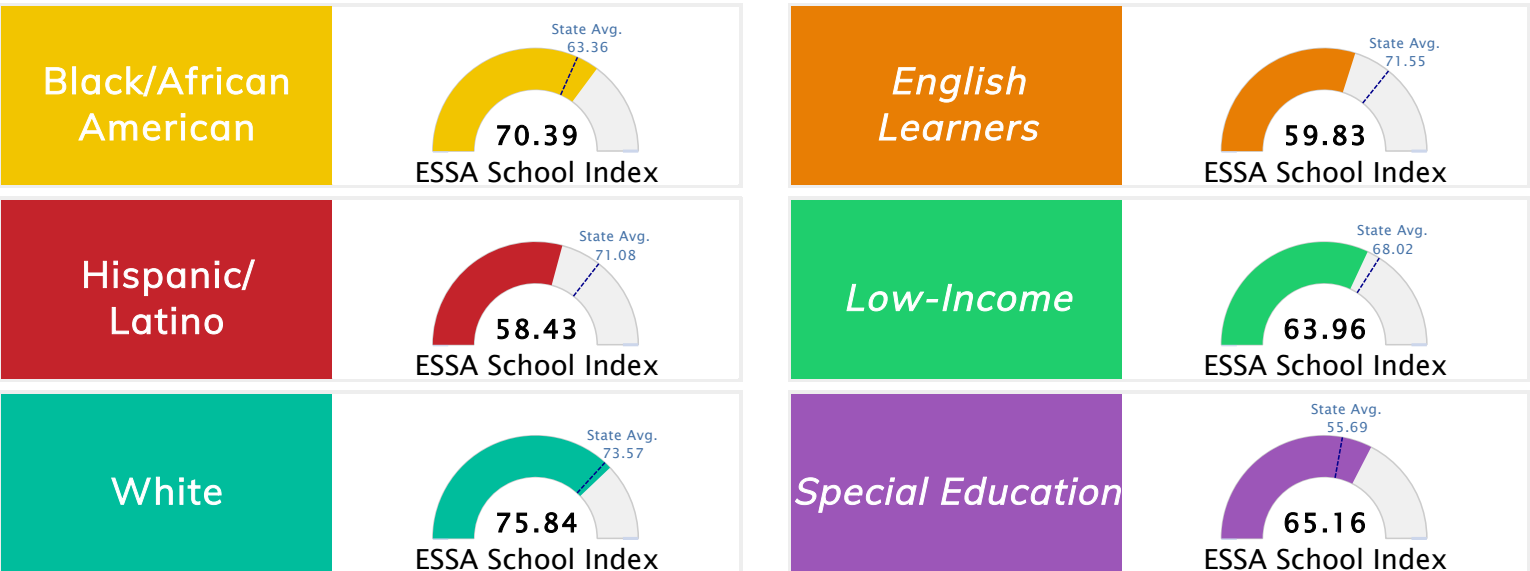

Note: Full color represents score

Prepared by the Arkansas Department of Education