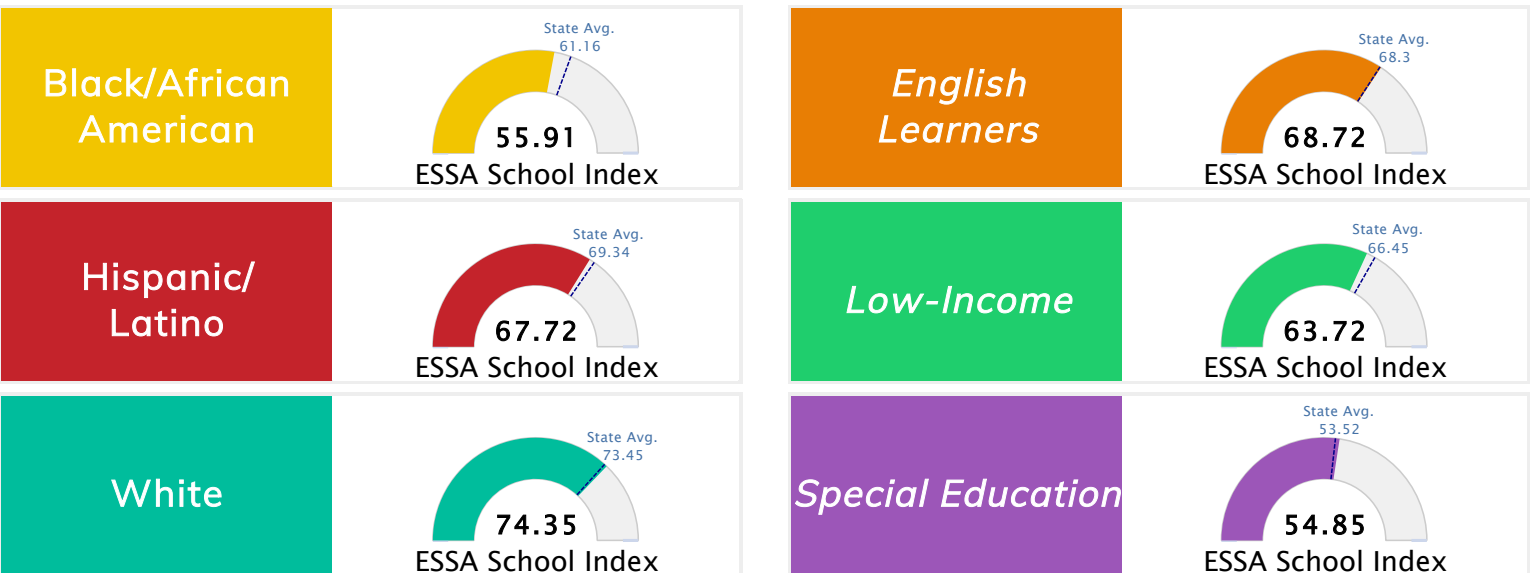

Note: Full color represents score

Prepared by the Arkansas Department of Education