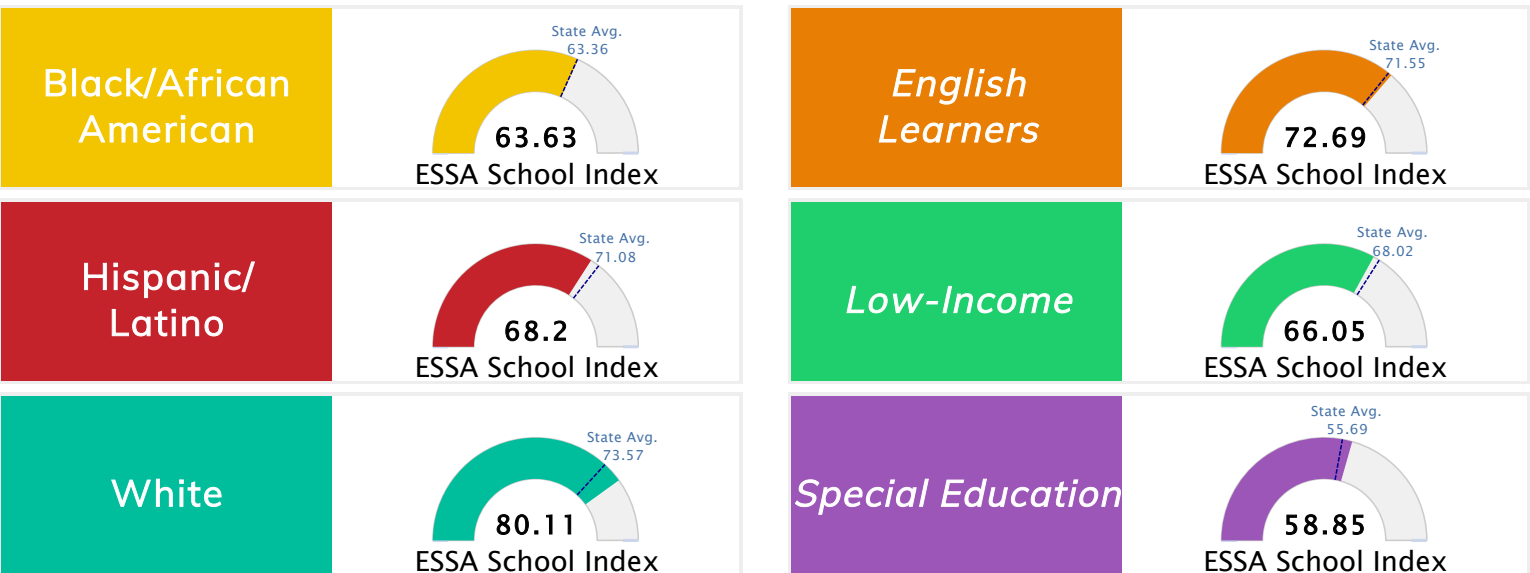

Note: Full color represents score

Prepared by the Arkansas Department of Education