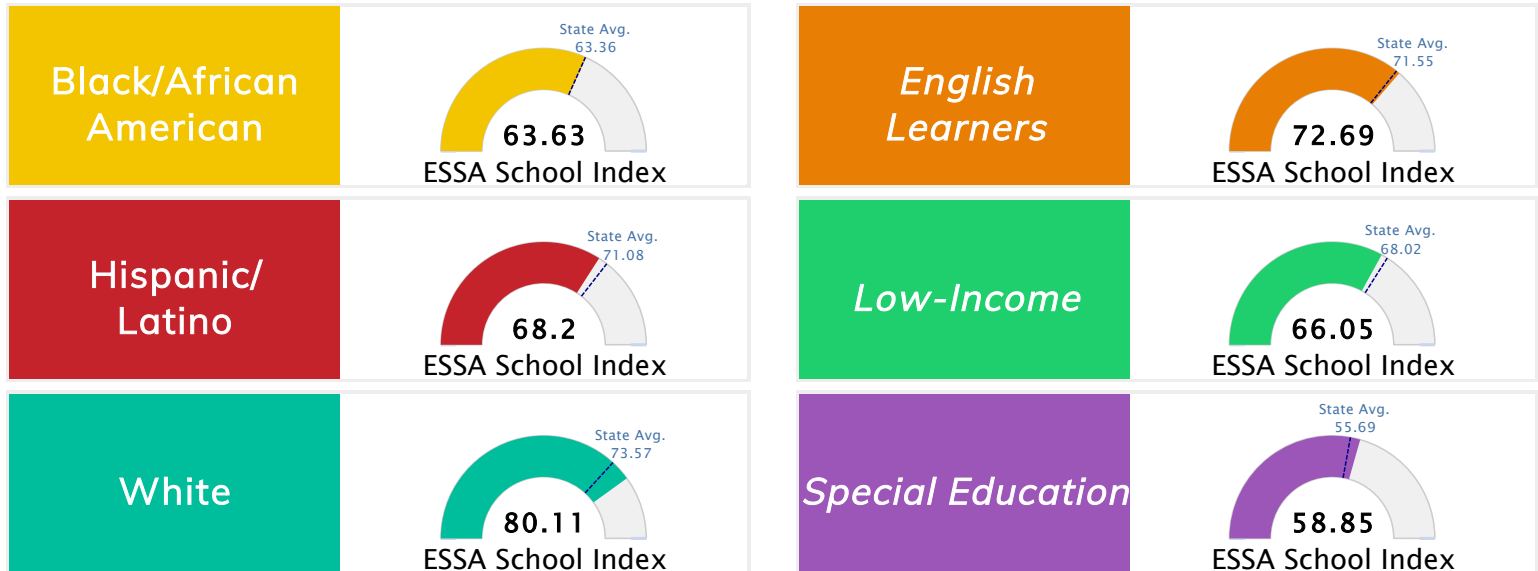

Note: Full color represents score

Prepared by the Arkansas Department of Education