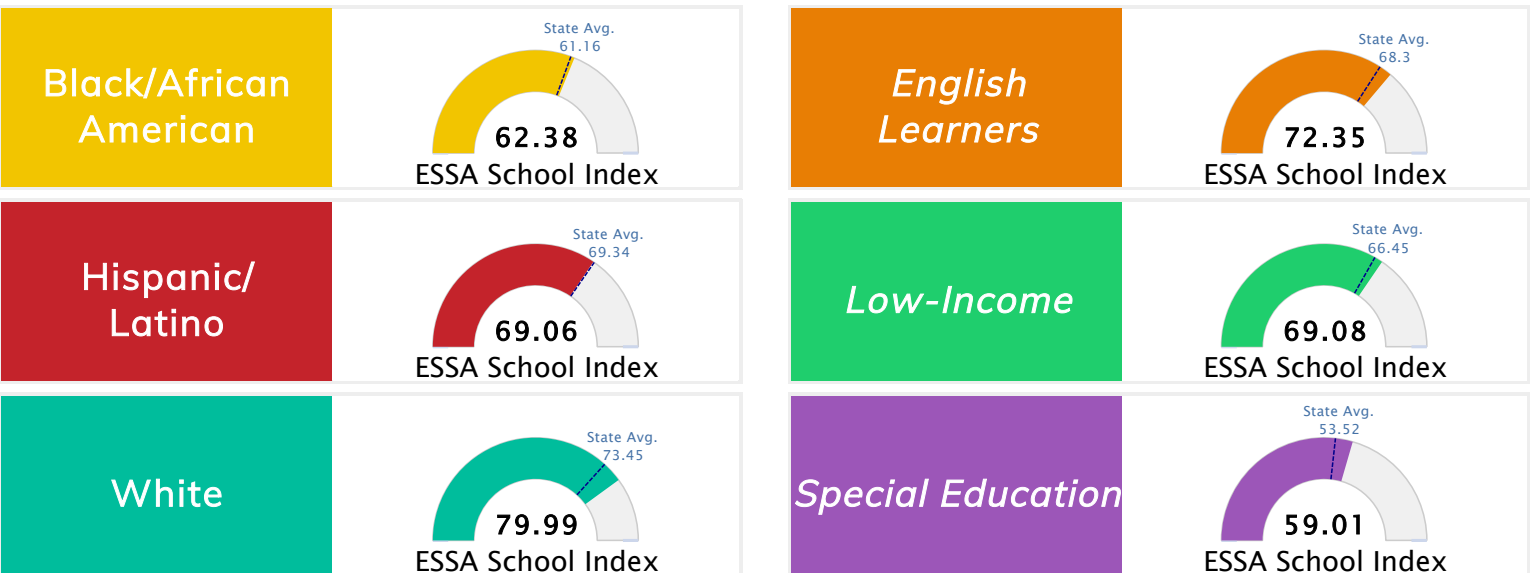

Note: Full color represents score

Prepared by the Arkansas Department of Education