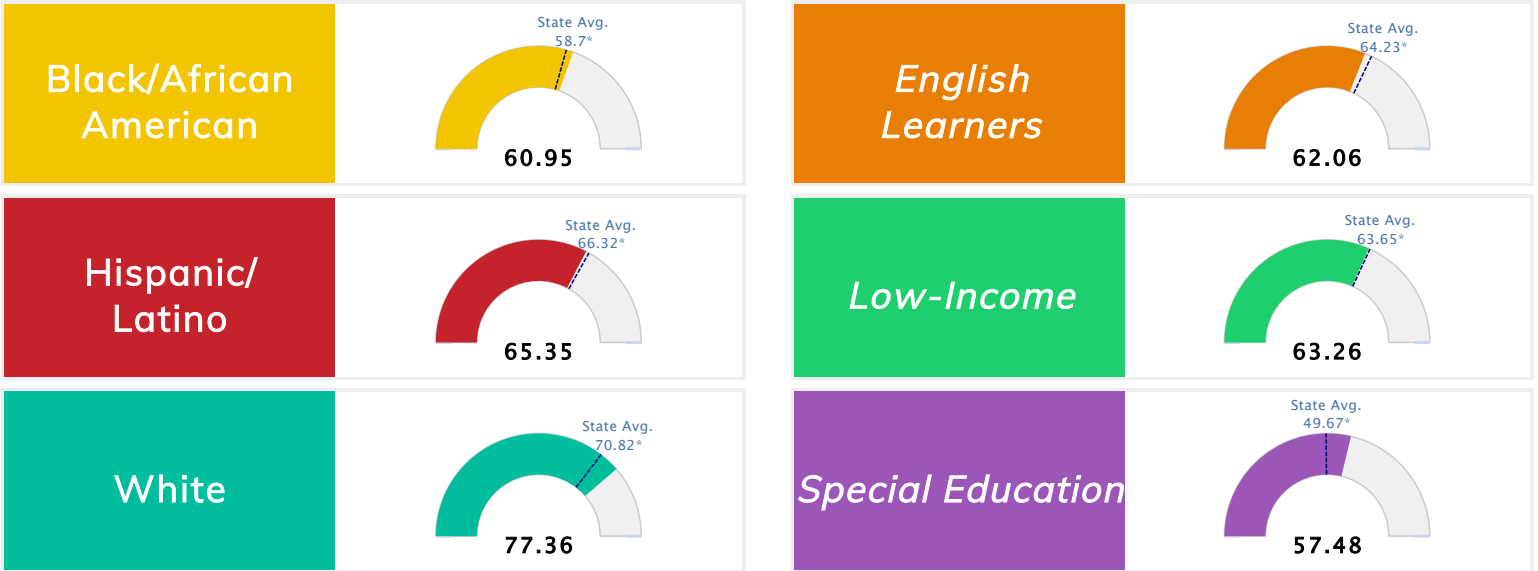

ELA % Tested	Math % Tested		ELA % Tested	Math % Tested
All Students	98.96%	99.37%			
Black / African American	96.87%	96.87%	English Learners	97.40%	98.70%
Hispanic / Latino	100.00%	100.00%	Economically Disadvantaged	98.71%	99.14%
White	99.65%	100.00%	Students with Disabilities	98.75%	98.75%

Prepared by the Arkansas Department of Education: Division of Elementary and Secondary Education