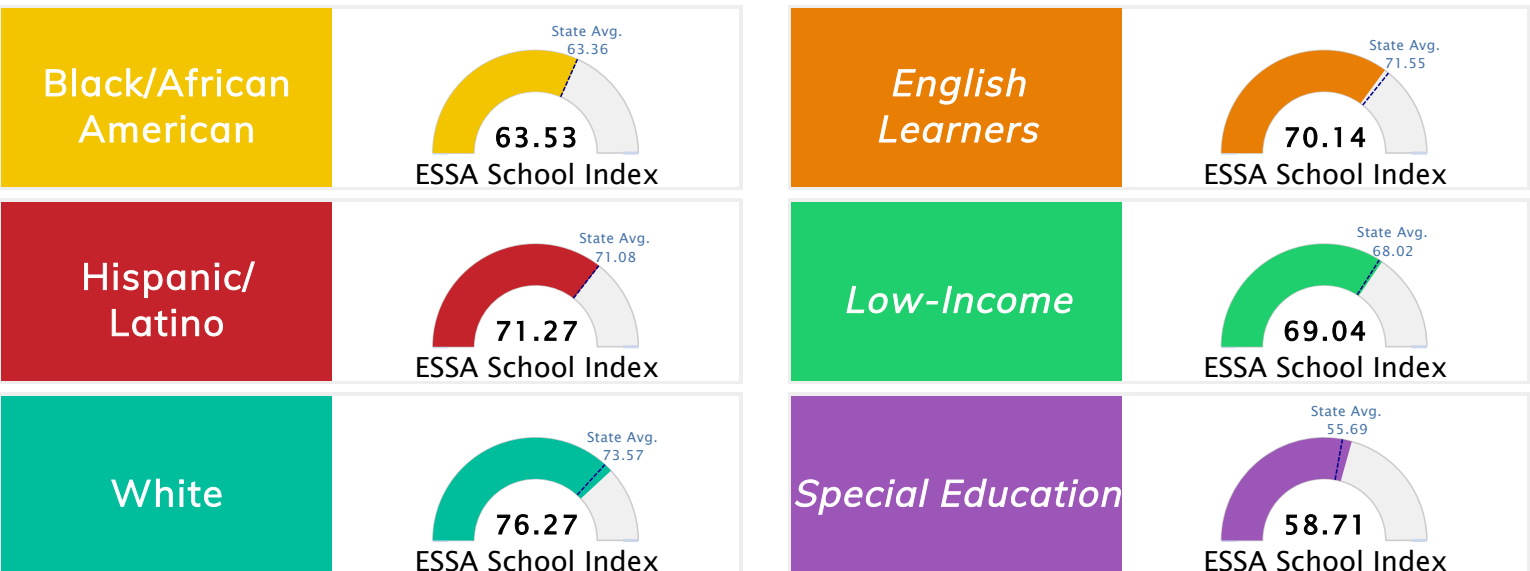

Note: Full color represents score

Prepared by the Arkansas Department of Education