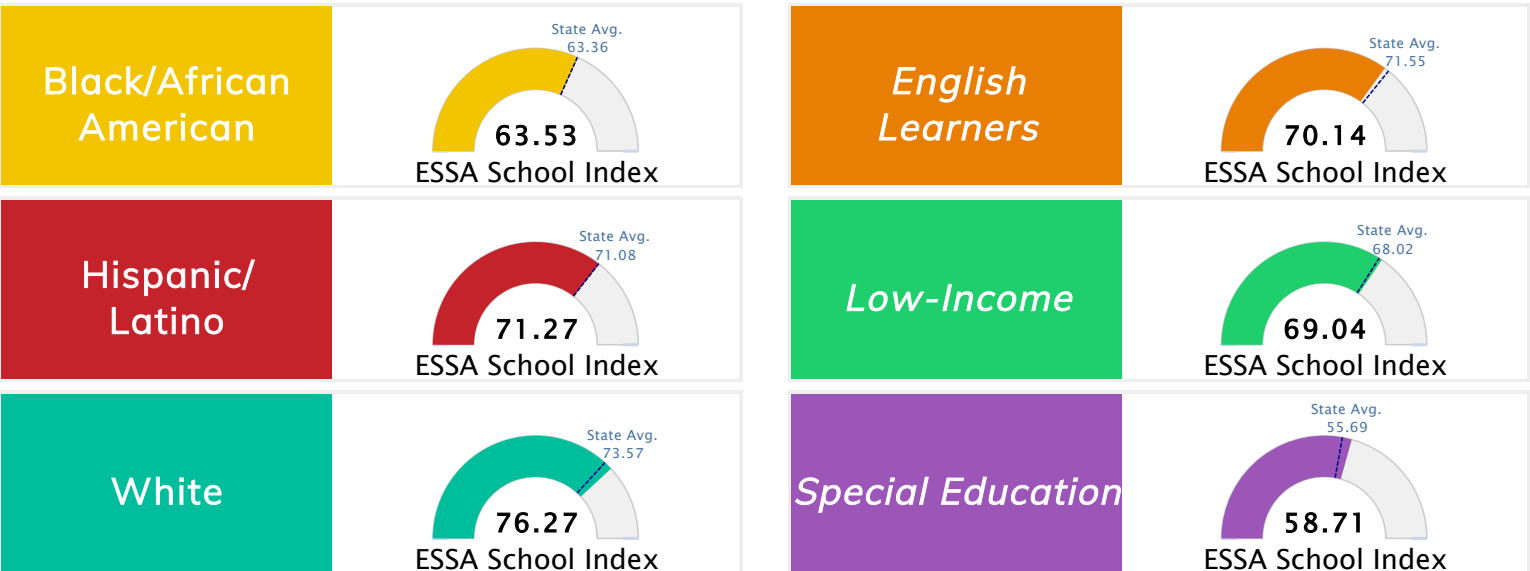

Note: Full color represents score

Prepared by the Arkansas Department of Education