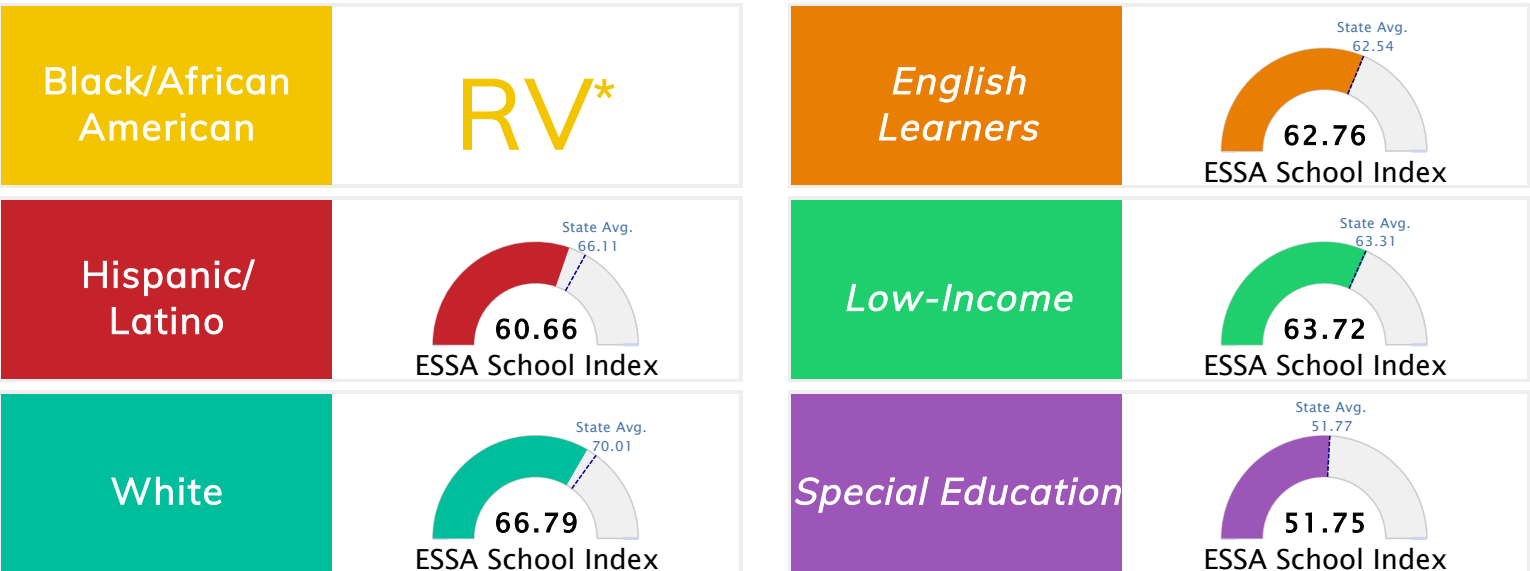

Note: Full color represents score

*RV = Restricted Value for sub-pops size < 10

Prepared by the Arkansas Department of Education