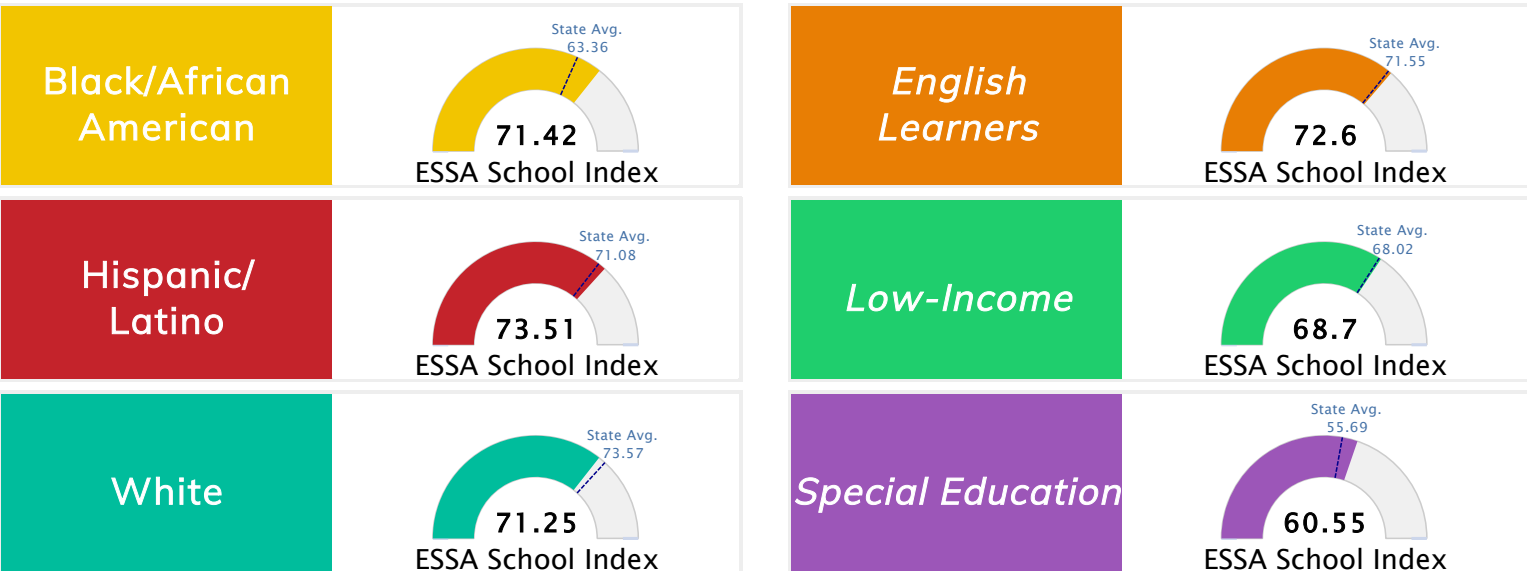

Note: Full color represents score

Prepared by the Arkansas Department of Education