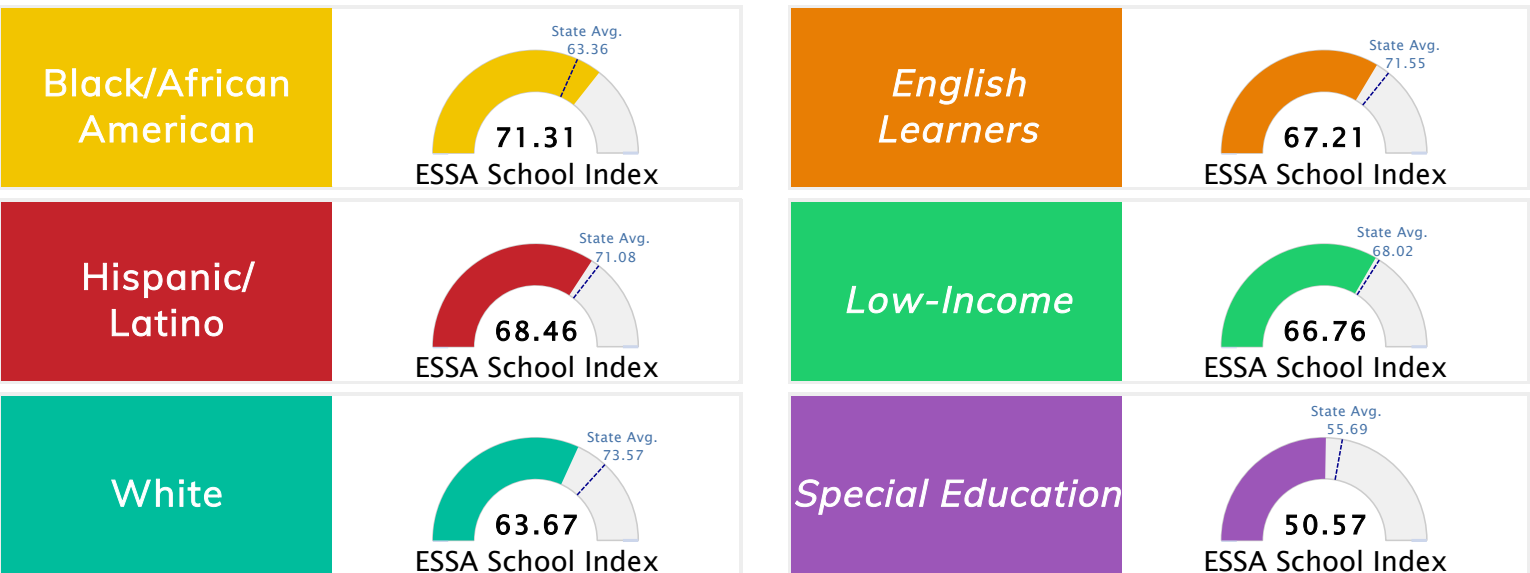

Note: Full color represents score

Prepared by the Arkansas Department of Education