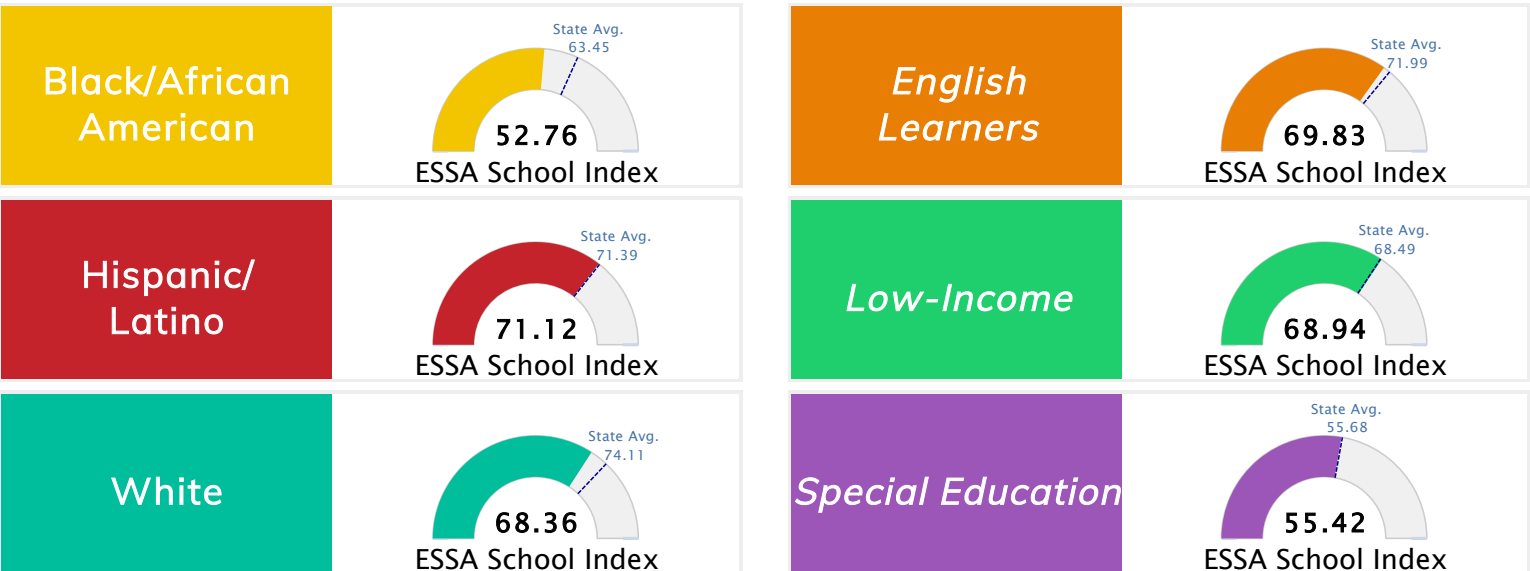

Note: Full color represents score

Prepared by the Arkansas Department of Education