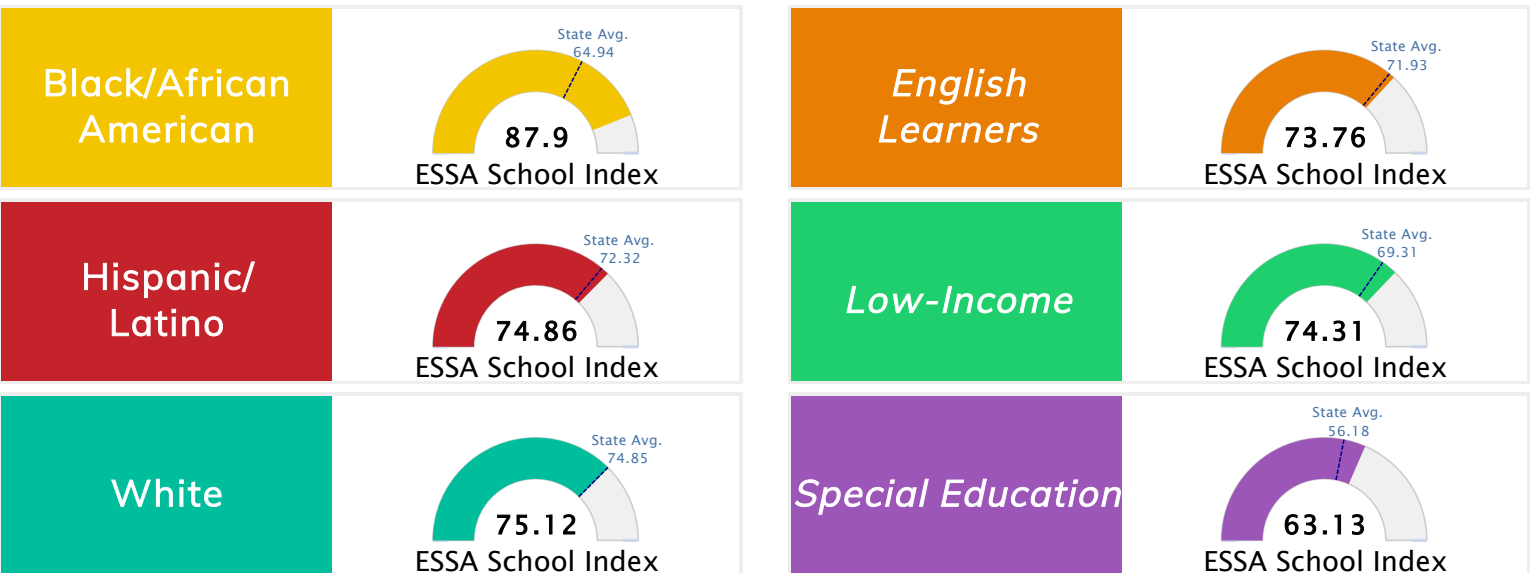

Note: Full color represents score

Prepared by the Arkansas Department of Education