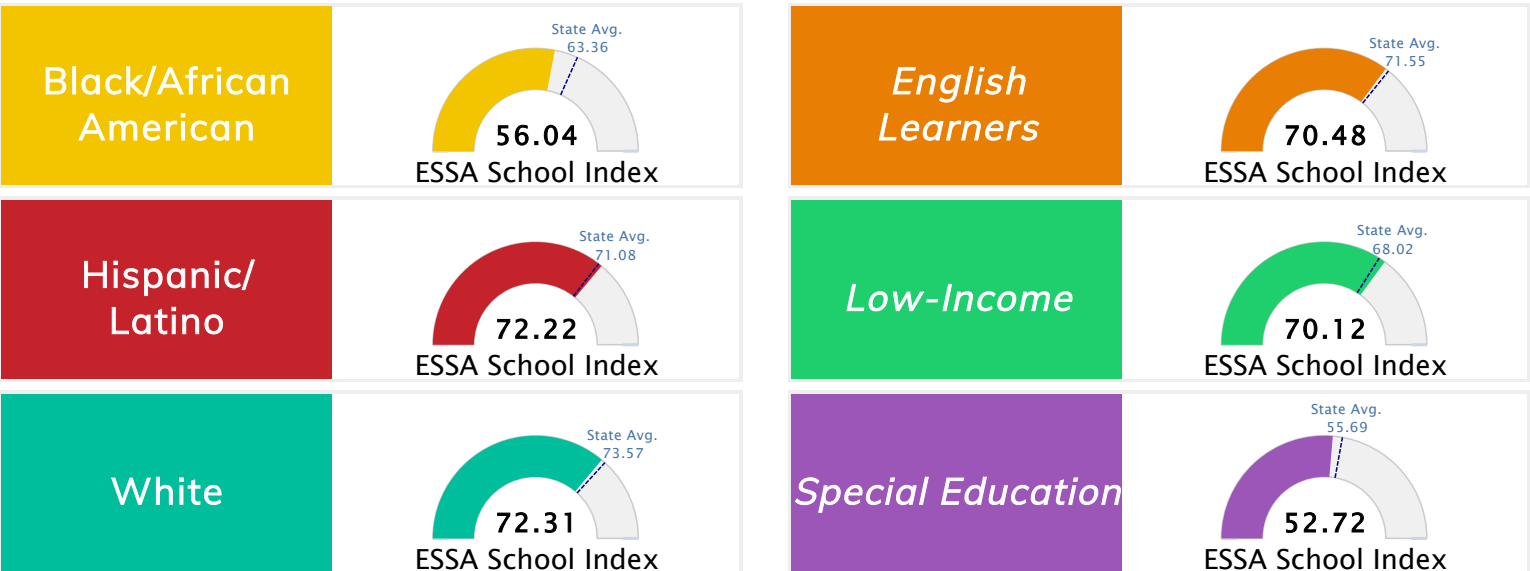

Note: Full color represents score

Prepared by the Arkansas Department of Education