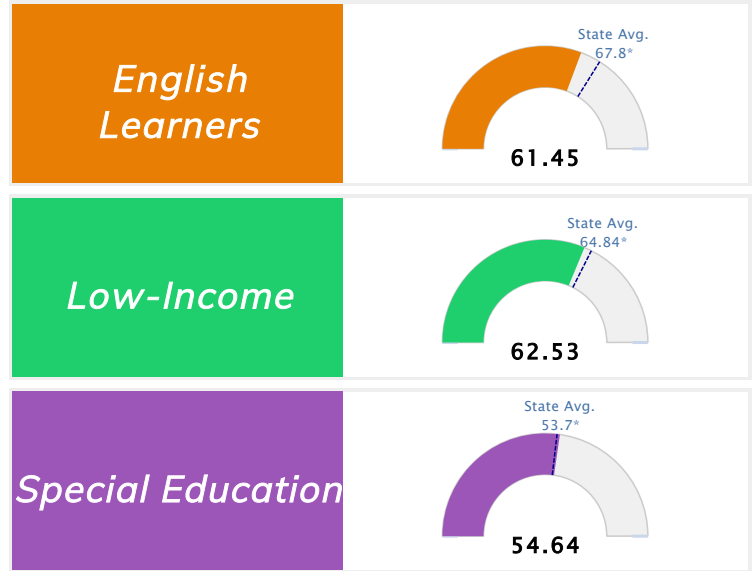

ELA % Tested	Math % Tested		ELA % Tested	Math % Tested
All Students	100.00%	100.00%			
Black / African American	100.00%	100.00%	English Learners	100.00%	100.00%
Hispanic / Latino	100.00%	100.00%	Economically Disadvantaged	100.00%	100.00%
White	100.00%	100.00%	Students with Disabilities	100.00%	100.00%

Prepared by the Arkansas Department of Education: Division of Elementary and Secondary Education