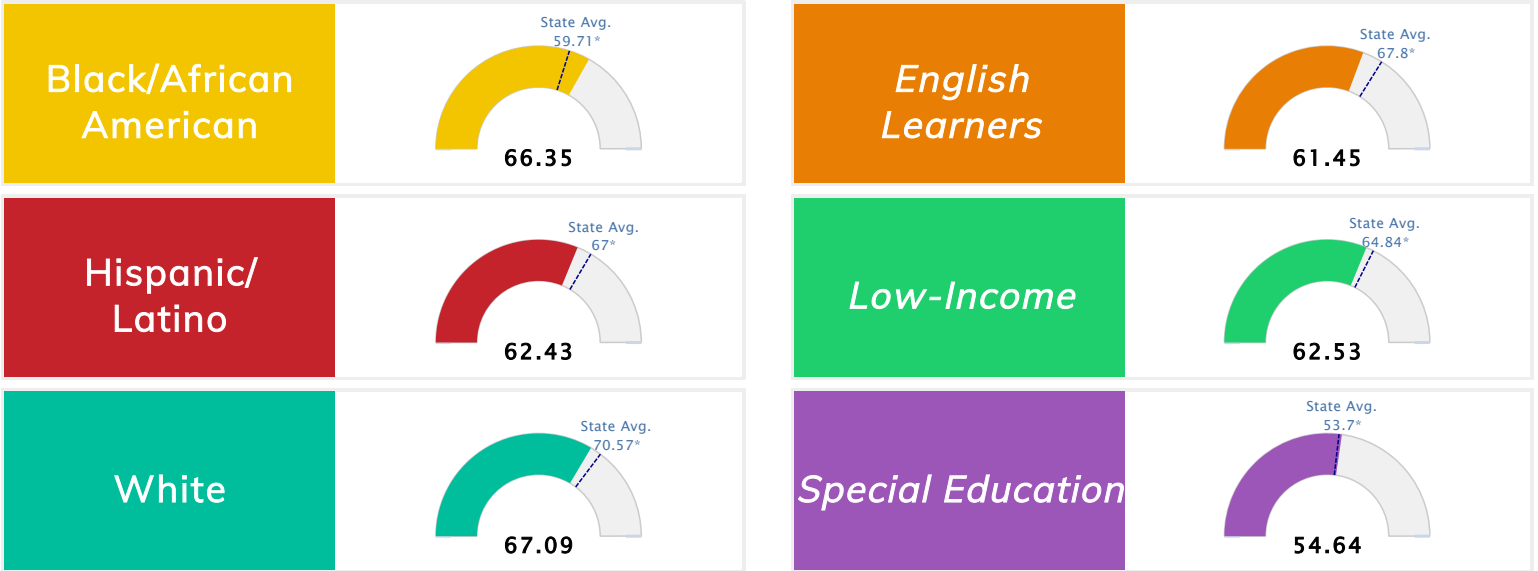

ELA % Tested	Math % Tested		ELA % Tested	Math % Tested

All Students	100.00%	100.00%			
Black / African American	100.00%	100.00%	English Learners	100.00%	100.00%
Hispanic / Latino	100.00%	100.00%	Economically Disadvantaged	100.00%	100.00%
White	100.00%	100.00%	Students with Disabilities	100.00%	100.00%

Prepared by the Arkansas Department of Education: Division of Elementary and Secondary Education