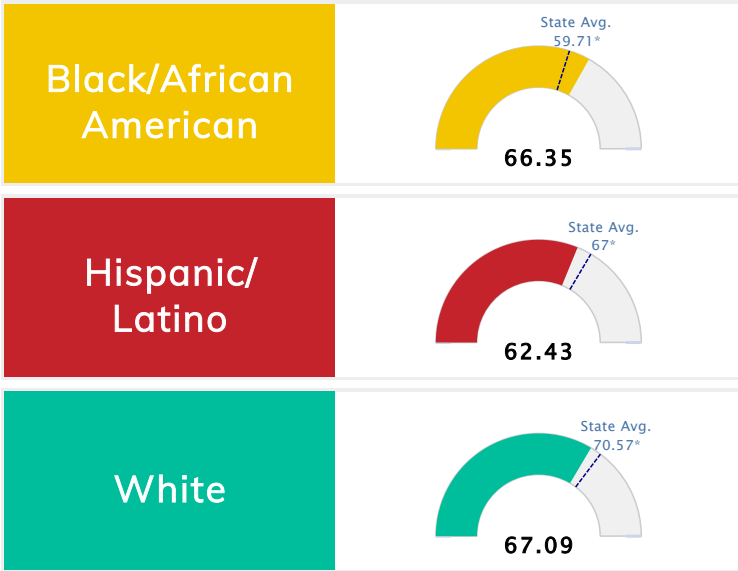

ELA % Tested	Math % Tested		ELA % Tested	Math % Tested
All Students	100.00%	100.00%			
Black / African American	100.00%	100.00%	English Learners	100.00%	100.00%
Hispanic / Latino	100.00%	100.00%	Economically Disadvantaged	100.00%	100.00%
White	100.00%	100.00%	Students with Disabilities	100.00%	100.00%

Prepared by the Arkansas Department of Education: Division of Elementary and Secondary Education