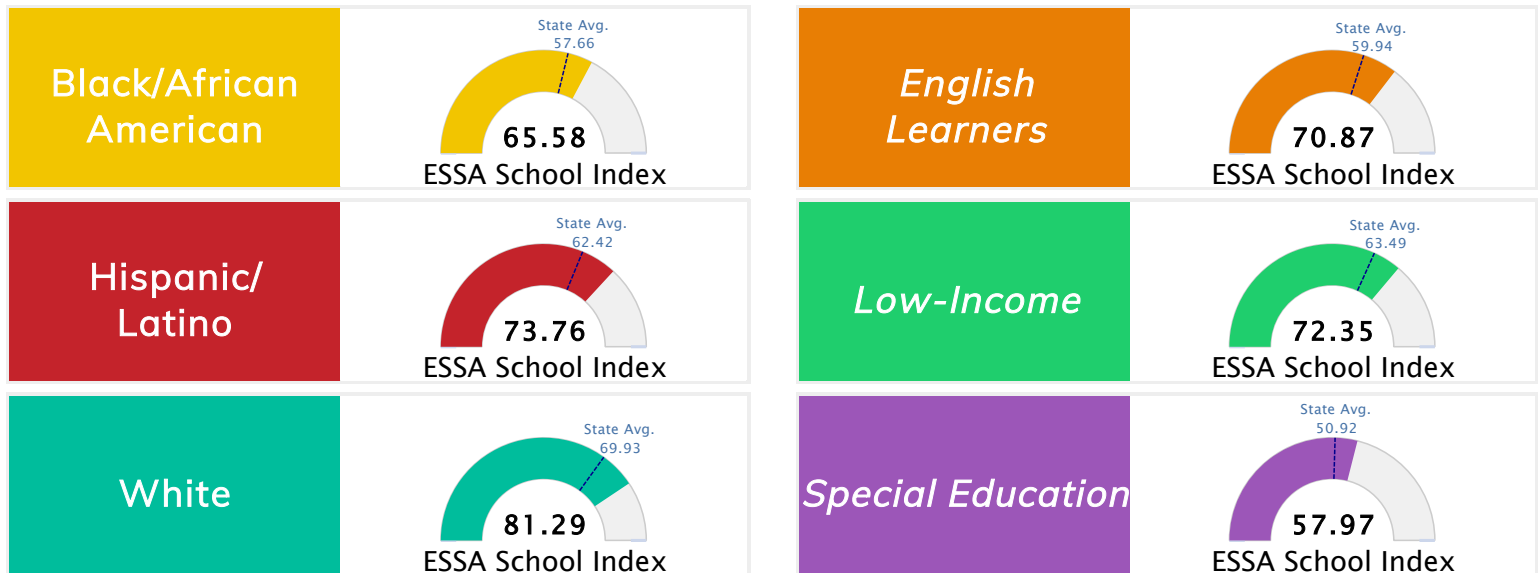

Note: Full color represents score

Prepared by the Arkansas Department of Education