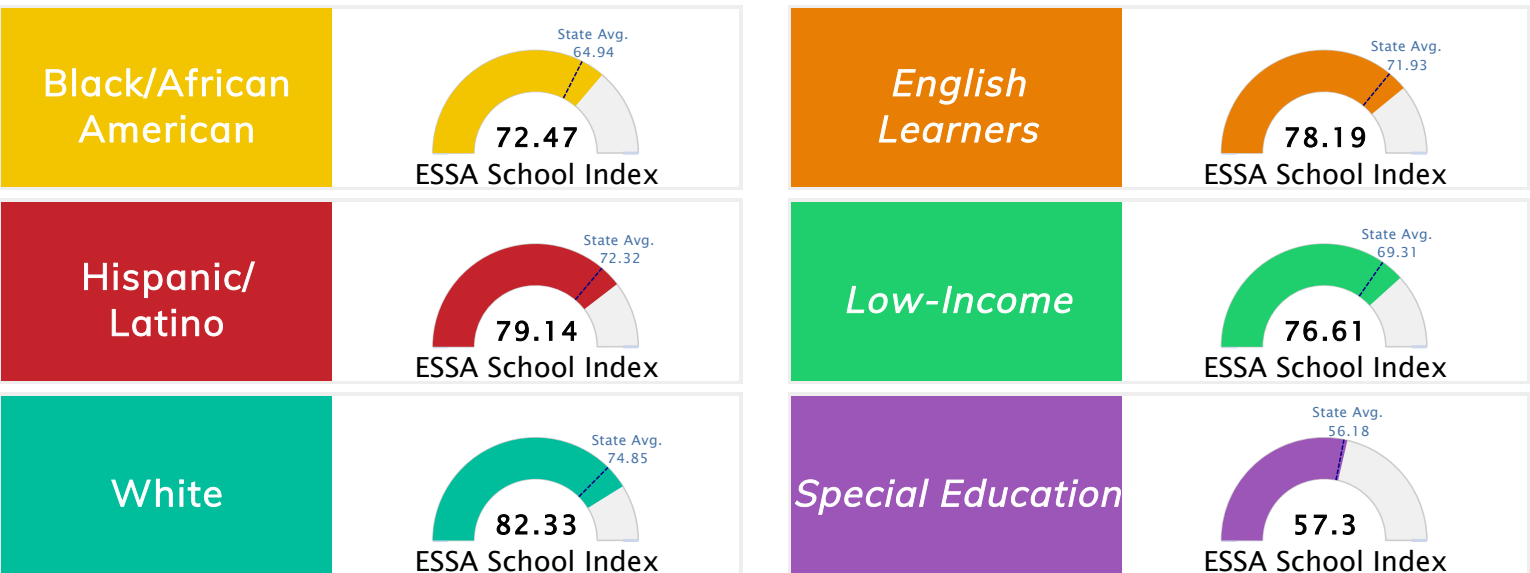

Note: Full color represents score

Prepared by the Arkansas Department of Education