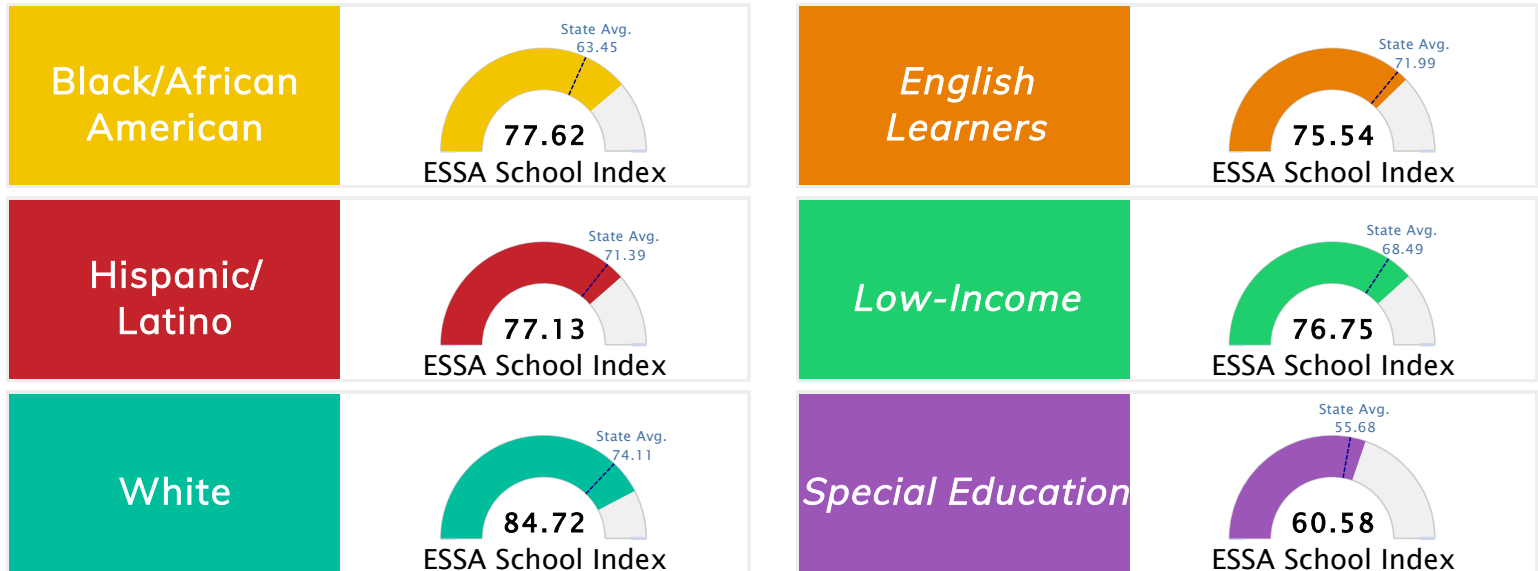

Note: Full color represents score

Prepared by the Arkansas Department of Education