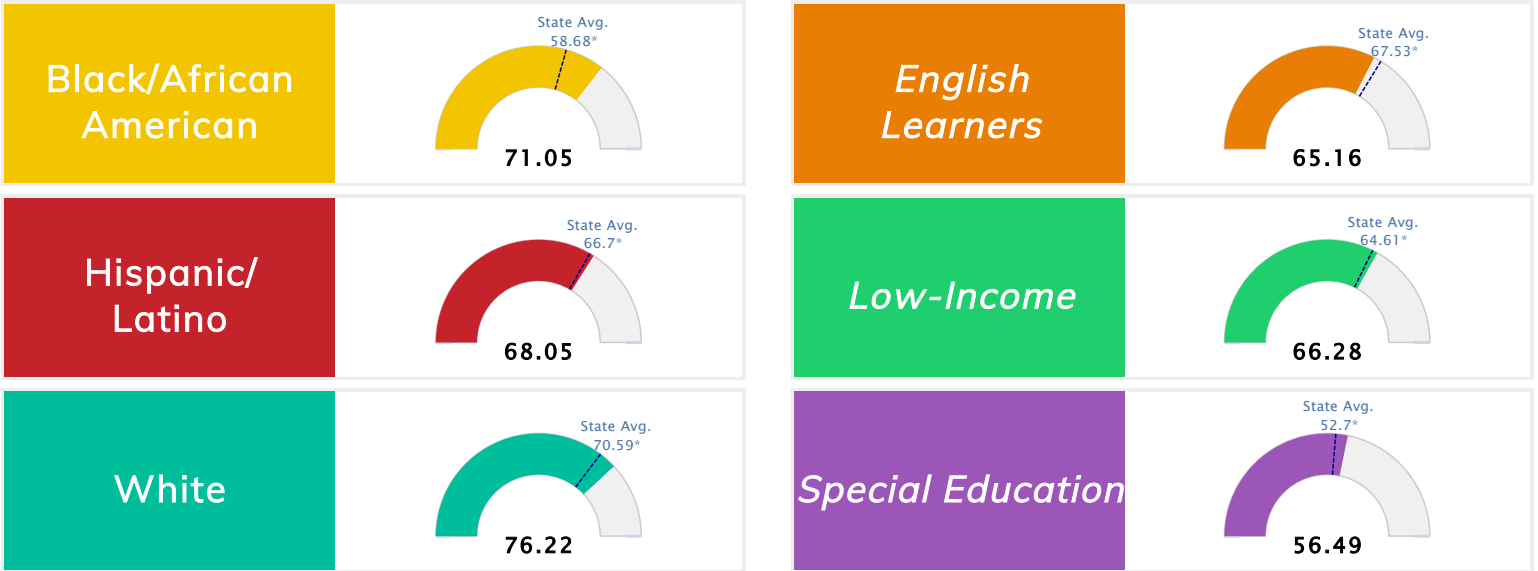

ELA % Tested	Math % Tested		ELA % Tested	Math % Tested
All Students	100.00%	100.00%			
Black / African American	100.00%	100.00%	English Learners	100.00%	100.00%
Hispanic / Latino	100.00%	100.00%	Economically Disadvantaged	100.00%	100.00%
White	100.00%	100.00%	Students with Disabilities	100.00%	100.00%

Prepared by the Arkansas Department of Education: Division of Elementary and Secondary Education